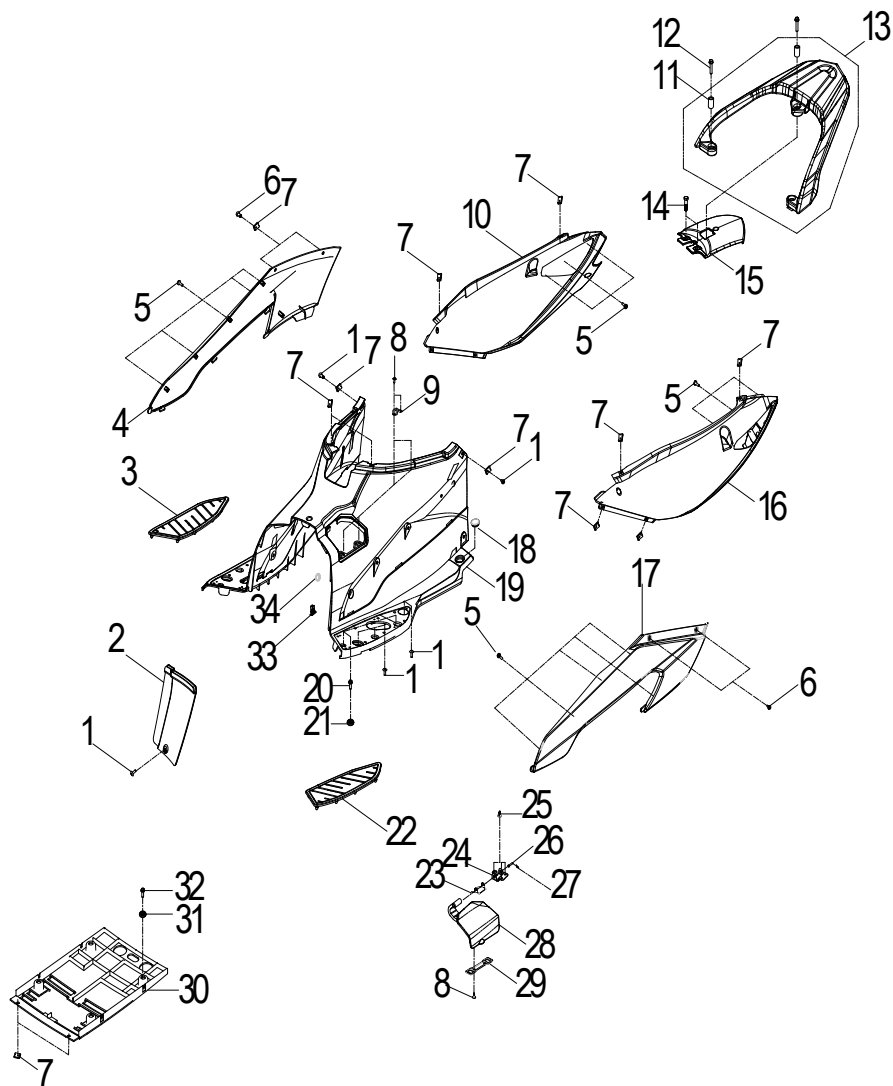

D-18A: SIDE COVER (ANTHRACITE OPTION)

ITEM	PART NUMBER	DESCRIPTION	Q.TY
1	93100-050168-00K	Bolt	9
2	3150462U-070	Cover, Battery	1
3	6431569E-070	Floorboard, RH	1
4	8350362U-864	Veneer, RH	1
5	93903-1050128-00K	Screw	16
6	93100-050128-00K	Bolt	4
7	61121203-00C	Nut-U, M5	14
8	93903-1040128-00K	Screw	6
9	17639010-000	Bracket B, Filler cover	2
10	8350062U-853	Panel, Side, RH	1
11	42005202-000	Spacer	3
12	96000-080288-SUS	Bolt	3
13	5010562U-117	Sissy Bar	1
14	89220204-000	Bolt	2
15	8370462U-853	Visor, Taillight	1
16	8360062U-853	Panel, Side, LH	1
17	8360362U-864	Veneer, LH	1
18	50424S36-000	Plug, Rubbe, Hood	2
19	6422069T-000	Floor	1
20	96007-060168-00K	Bolt	4
21	94150-0717075-00K	Washer	4
22	6431669E-070	Floorboard, LH	1
23	4342169T-000	Spring	1
24	1761969T-000	Mount, Filler Cover	1
25	93903-1040088-00K	Screw	3
26	94302-06059	Shaft, Filler Cover	1
27	94203-12200	Cotter Pin	1
28	1762469T-000	Cover, Filler	1
29	1763969T-000	Bracket A, Filler cover	1
30	5010662B-070	Shield, Chassis	1
31	94150-0717050-00K	Washer	4
32	96000-060168-10K	Bolt	4
33	77104S51-000	Fastener, Small Storage Box	2
34	50424S38-000	Plug, Rubbe, Hood	2