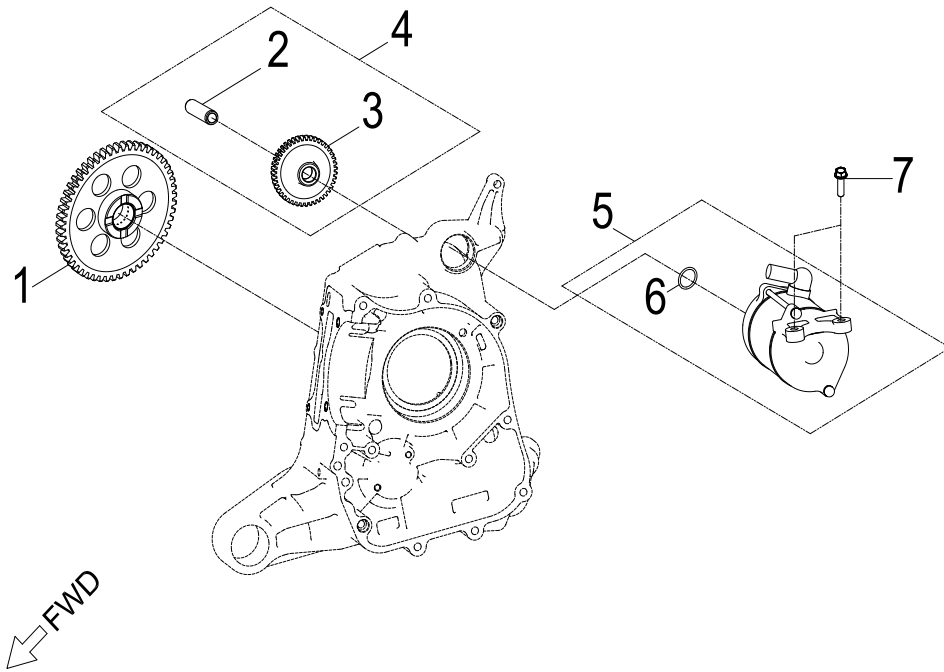

D-11: STARTING MOTOR

ITEM	PART NUMBER	DESCRIPTION	Q.TY
1	2822069N-000	Gear, Starter	1
2	2842450A-000	Shaft, Starter Motor	1
3	2842350A-000	Gear, Starter	1
4	2842250A-000	Asm., Gear Starter	1
5	3120069T-000	Motor, Starter	1
6	93210-02431	O-Ring	1
7	96000-060208-08C	Bolt	2