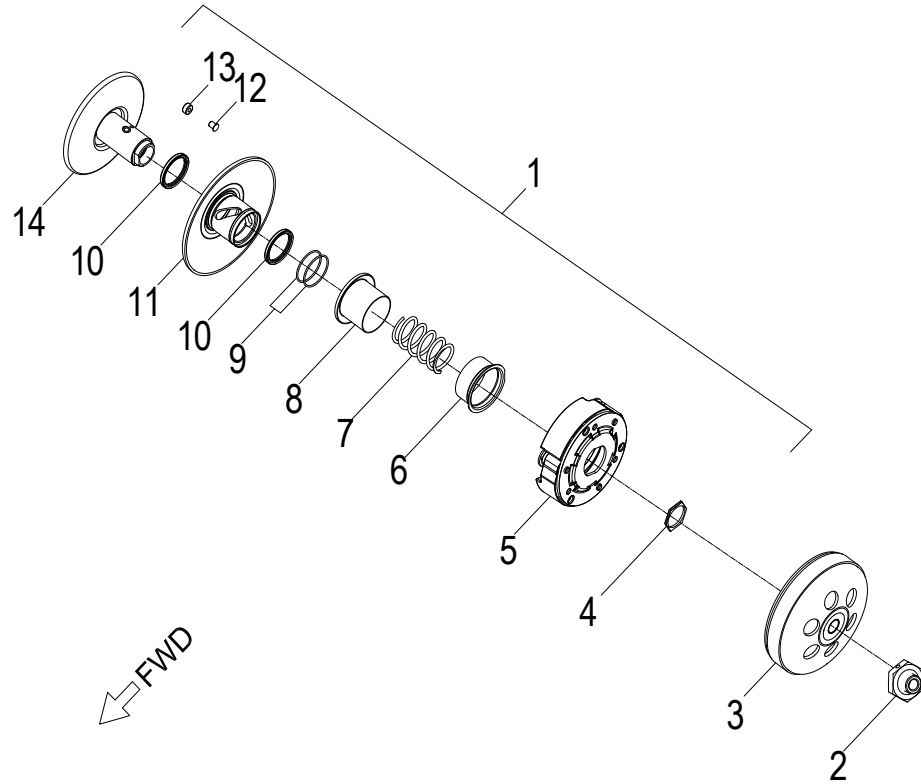

D-9: DRIVEN CLUTCH

ITEM	PART NUMBER	DESCRIPTION	Q.TY
1	2200069T-001	Asm., Driven Clutch	1
2	2210562U-000	Nut, Driven	1
3	2210062N-001	Clutch, Outer	1
4	95111-0001C-000	Nut	1
5	2200169T-000	Asm., Driven Clutch	1
6	2323950A-000	Seal, Collor	1
7	2323369N-000	Spring, Clutch	1
8	2323762E-000	Seal, Collor	1
9	93214-04720	O-Ring	2
10	96500-404704FKM	Seal, Oil	2
11	2322062E-005	Sheave, Moveable	1
12	2322562E-000	Pin, Guide	3
13	2322650A-000	Roller, Guide	3
14	2211062E-002	Wheel, Slot, Sliding, Primary	1