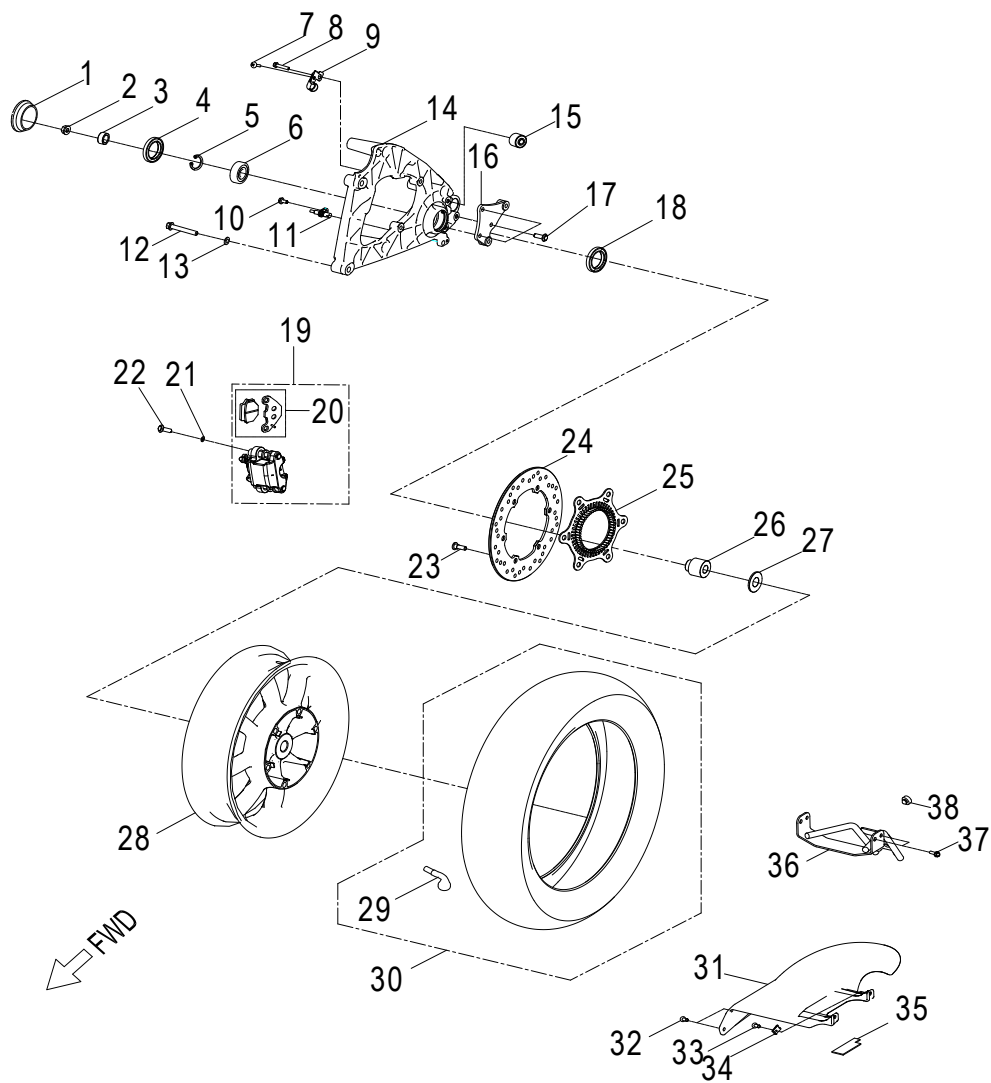

D-25: REAR WHEEL

ITEM	PART NUMBER	DESCRIPTION	Q.TY
1	52001S36-000	Hub Cover, Dust	1
2	90355-16000-24K	Nut	1
3	4232162U-000	Spacer	1
4	96500-253705NBR	Seal, Oil	1
5	94512-4700R	Clip, Cir	1
6	96100-63030-LLUC3	Bearing, Ball	1
7	93100-050128-00K	Bolt	1
8	96000-080388-0KL	Bolt	1
9	45475005-000	Hook, Oil Hose, Parking Brake	1
10	96000-060168-08C	Bolt	1
11	3121069T-000	Sensor Comp,Speed	1
12	96000-100558-0KL	Bolt	2
13	94101-1022020-00K	Washer	2
14	5200069T-850	Arm, Swing	1
15	96400-102828	Bushing	1
16	43202S34-000	Mount, Brack Disc	1
17	96000-080228-0KL	Bolt	3
18	96500-254706NBR	Seal, Oil	1
19	4310069T-000	Asm, Caliper, Rear	1
20	4312069T-000	Pad, brake, Rear	1
21	94101-0816010-00C	Washer	2
22	96000-080258-0KL	Bolt	2
23	45016S34-000	Bolt	6
24	4351169T-000	Disc, Brake	1
25	44809S34-458	Pulser Ring	1
26	4231162U-000	Spacer, Axle	1
27	94101-1750030-00B	Washer	1
28	4280269T-458	Rear Rim(Aluminum)	1
29	42616204-000	Valve, Rim	1
30	42811271-000	Tire	1
31	8011562U-000	Rear Fender	1
32	93100-050168-00K	Bolt	2
33	93100-050258-00K	Screw	2
34	61121203-00C	Nut-U, M5	2
35	6432036T-000	Rubber, Seat	3
36	80125S34-000	Rear Fender	1
37	96000-060128-10K	Bolt	4
38	64320203-000	Rubber, Seat	1