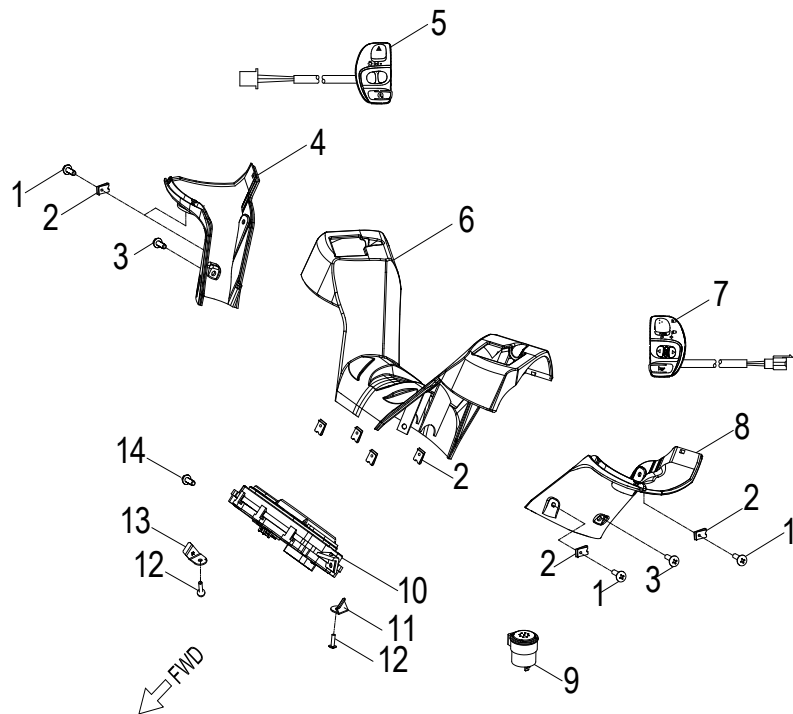

D-29: HANDLEBAR COVER & SPEEDOMETER

ITEM	PART NUMBER	DESCRIPTION	Q.TY
1	93100-050168-00K	Bolt	9
2	61121203-00C	Nut-U, M5	9
3	93100-050128-00K	Bolt	2
4	64216S34-070	Pod, Handlebar, Lower(R)	1
5	3587050T-000	Switch, Handle, RH	1
6	64211242-070	Pod, Upper, Handlebar	1
7	3586050T-000	Switch, Handle, LH	1
8	64217S34-070	Pod, Handlebar, Lower(R)	1
9	38302204-000	Relay, Signal	1
10	3720069E-001	Asm., Speedometer	1
11	37196011-000	Mount, Speedometer	1
12	93903-1050128-00K	Screw	5
13	37196010-000	Mount, Speedometer	1
14	96007-060168-00K	Bolt	3