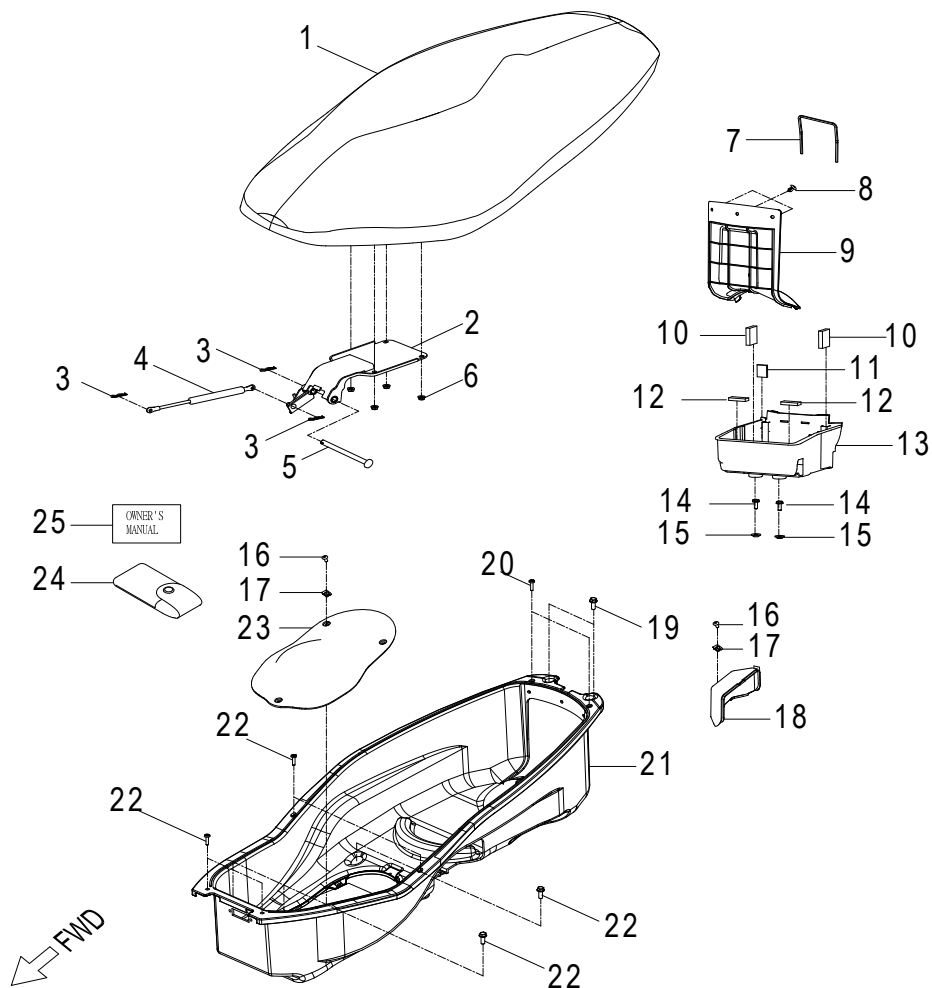

D-22: SEAT

ITEM	PART NUMBER	DESCRIPTION	Q.TY
1	77200303-070	Seat	1
2	77201538-000	Hinge, Seat	1
3	94203-12200	Cotter Pin	3
4	7725962U-000	Stopper	1
5	7720362U-000	Seat Fix Shaft	1
6	94050-06000-00K	Nut	4
7	77269205-000	Rubber, Small Storage Box	1
8	61120153-000	Rivet, Plastic	3
9	7720269T-000	Box Cover	1
10	64320217-000	Rubber, Seat	2
11	64320216-000	Rubber, Seat	1
12	64320220-000	Rubber, Seat	2
13	3150369T-000	Boot, Shift Arm	1
14	96000-060168-10K	Bolt	2
15	94150-0717050-00K	Washer	2
16	93100-050128-00K	Bolt	4
17	61121203-00C	Nut-U, M5	4
18	7727262K-000	Cover, Fuse, Box	1
19	96000-060168-10K	Bolt	2
20	93902-050209-00K	Bolt	6
21	7720769T-000	BOX	1
22	96007-060168-00K	Bolt	6
23	7720262K-000	Box Cover	1
24	89120214-000	Pouch, Tool	1
25	88510260-002	Manual, Owner's	1