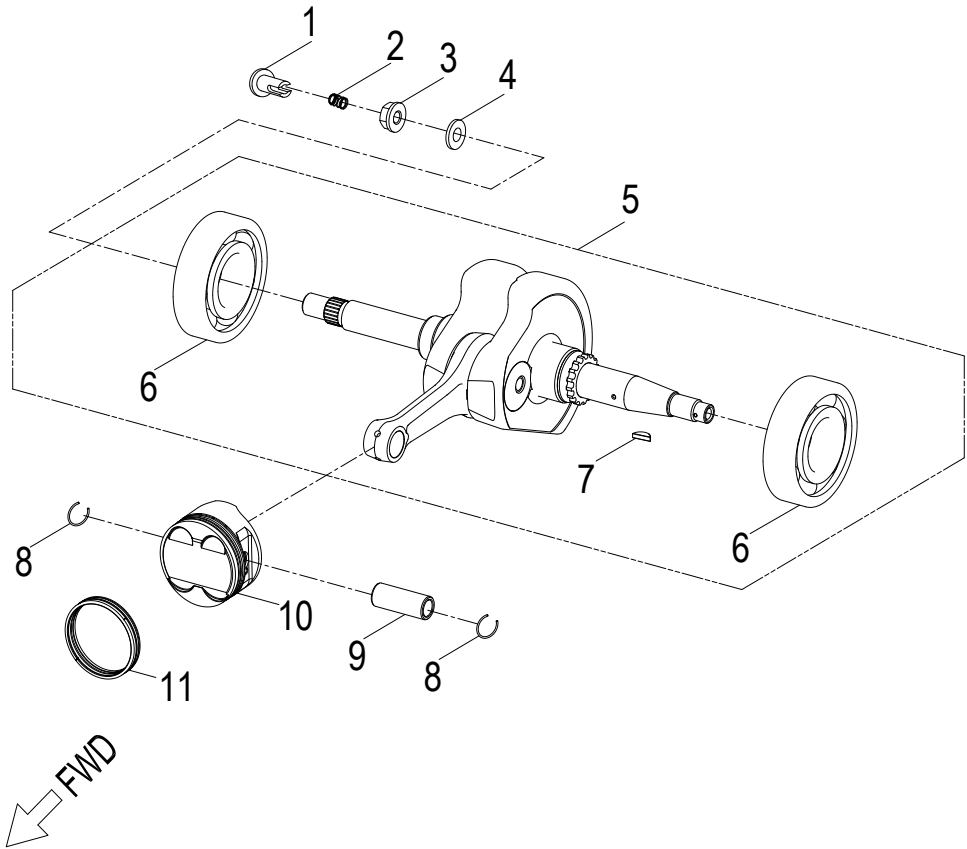

D-3: PISTON & CRANKSHAFT

ITEM	PART NUMBER	DESCRIPTION	Q.TY
1	1544139A-000	Tube, Oil, Crankshaft	1
2	1544739A-000	Spring, Oil	1
3	94001-14000-00C	Nut	1
4	94101-1426020-00C	Washer	1
5	1300069N-000	Asm., Crankshaft	1
6	96100-TMB30-7CS19	Bearing, Ball	2
7	90471-25404	Key, Woodruff	1
8	1311550A-000	Clip, Piston Pin	2
9	1311169S-000	Pin, Piston	1
10	1310069E-000	Piston	1
11	1301169S-000	Ring Set, Piston	1