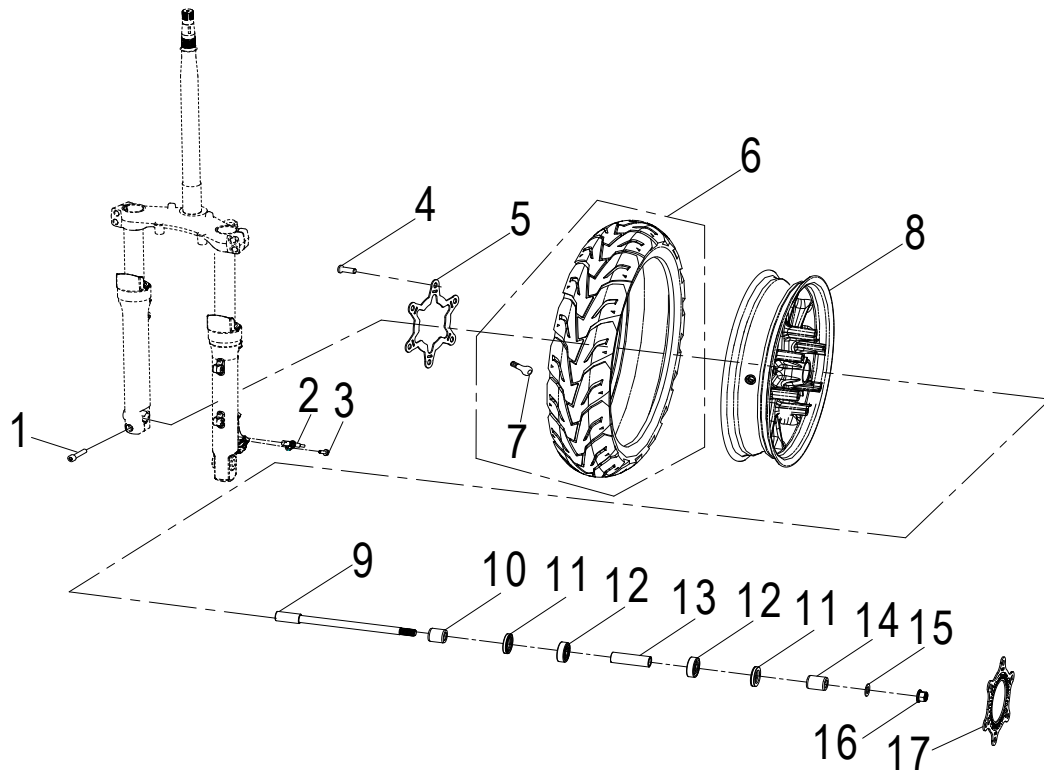

D-23: FRONT WHEEL

ITEM	PART NUMBER	DESCRIPTION	Q.TY
1	91000-080408-00K	Bolt	1
2	3121069T-000	Sensor Comp,Speed	1
3	96000-060168-08C	Bolt	1
4	45016201-000	Bolt	6
5	42718010-000	Veneer, Rim	1
6	42711271-000	Tire	1
7	42616204-000	Valve, Rim	1
8	4270169T-458	Rim	1
9	4462562U-000	Shaft, Front Wheel	1
10	4462069T-000	Sleeve, Shaft, Front Wheel	1
11	96500-284207NBR	Seal, Oil	2
12	96100-63020-LU000	Bearing, Ball	2
13	4462062U-000	Sleeve, Shaft, Front Wheel	1
14	4431162U-000	Spacer	1
15	94101-1426020-00C	Washer	1
16	90355-14000-19B	Nut	1
17	44809S34-458	Pulser Ring	1