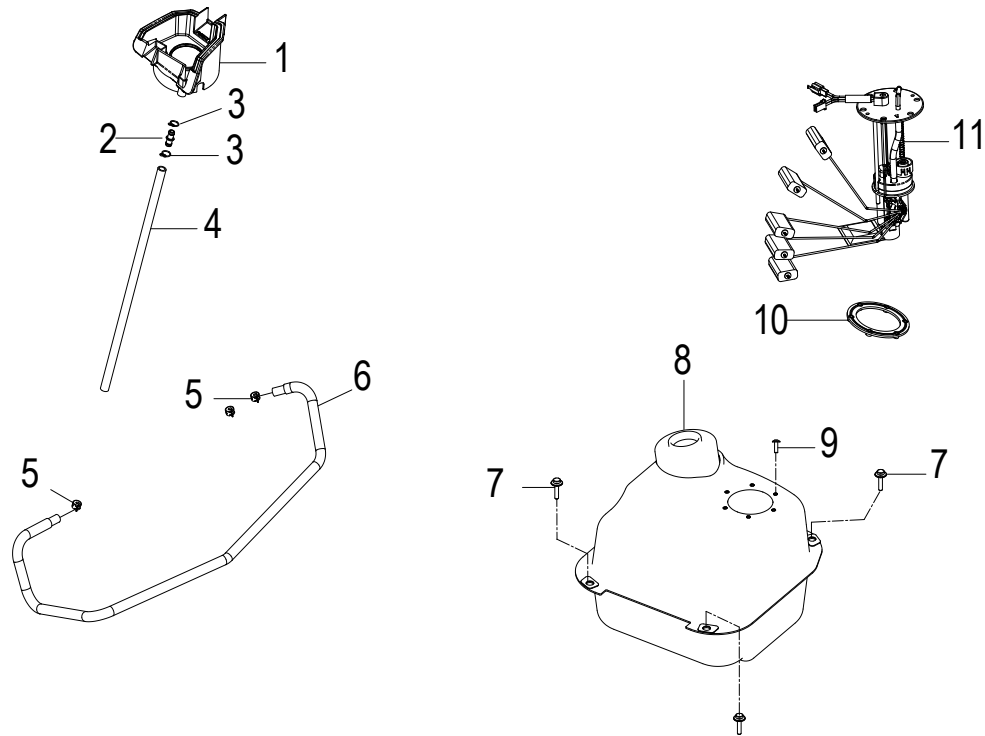

D-21: FUEL TANK

ITEM	PART NUMBER	DESCRIPTION	Q.TY
1	1751769T-000		1
2	1723962U-000	Harness, IAT	1
3	94508-12012	Clip	2
4	11211205-000	Hose	1
5	94521-12006	Clamp	3
6	1752369T-000	Fuel Hose	1
7	96007-060278-00K	Bolt	4
8	1750069E-000	Asm., Tank, Fuel	1
9	93100-050168-00K	Bolt	6
10	1750262B-000	Foam	1
11	17520S38-000	Fuel Pump	1