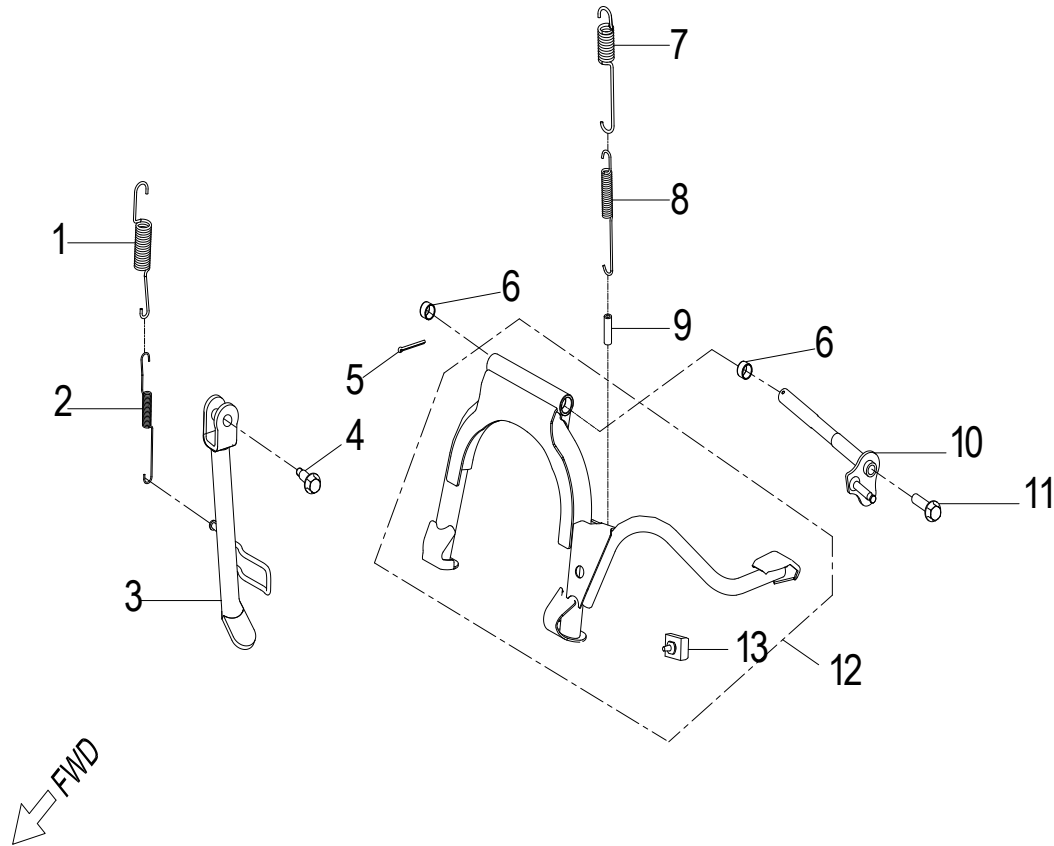

D-24: MAIN & SIDE STAND

ITEM	PART NUMBER	DESCRIPTION	Q.TY
1	43015201-000	Spring, Kickstand	1
2	43015202-000	Spring, Kickstand	1
3	5053069T-000	Kickstand	1
4	8922062U-000	Bolt	1
5	94201-32320	Pin, Cotter	1
6	96101-141610-0000	Bearing, Self-Lub	2
7	5050662U-000	Spring, Mianstand	1
8	50506201-000	Spring, Mianstand	1
9	94401-05009-050	Fuel hose	1
10	50503101-000	Shaft, Mainstand	1
11	96000-080228-00K	Bolt	1
12	50500S38-003	Mainstand	1
13	5050569T-000	Main Stand Rubber	1