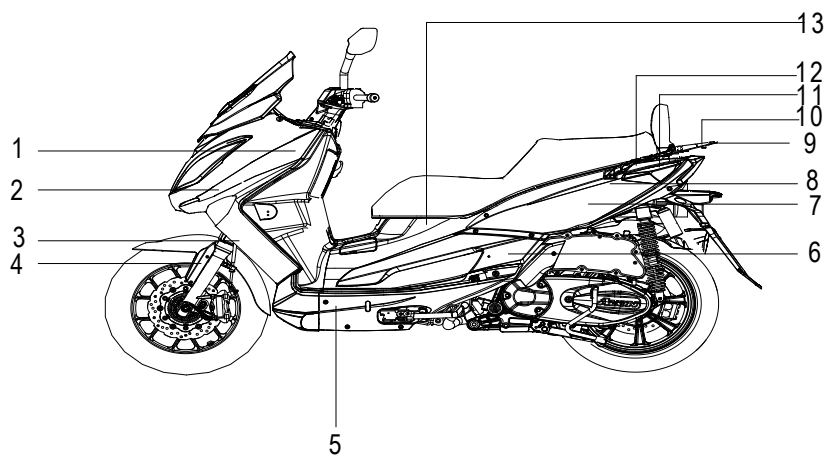

D-33A: DECALS (ANTHRACITE OPTION)

ITEM	PART NUMBER	DESCRIPTION	Q.TY
1	87707211-117	Decal, 400, Headlight,LH	1
2	87707212-117	Decal, Headlight,LH	1
3	87723257-117	Decal, AEON, LH	1
4	87727202-117	Decal, ABS	2
5	87764010-117	Decal, Kickstand, LH	1
6	87715256-000	Decal, Injection	2
7	87847208-117	Decal, 400, LH	1
8	87847207-117	Decal, Side, LH	1
9	87711286-000	Decal, Logo	1
10	87869202-001	Decal, Warning, Rack	1
11	87841201-000	Decal,Unleaded Fuel Only	1
12	87842202-000	Decal, Warning, Box	1
13	87864206-000	Decal, Tire Pressure	1
14	87706211-117	Decal, 400, Headlight,RH	1
15	87706212-117	Decal, Headlight,RH	1
16	87722257-117	Decal, AEON, RH	1
17	87763010-117	Decal, Kickstand, RH	1
18	87017201-000	Decal, Antirust, VIN	1
19	87846208-117	Decal, 400, RH	1
20	87846207-117	Decal, Side, RH	1