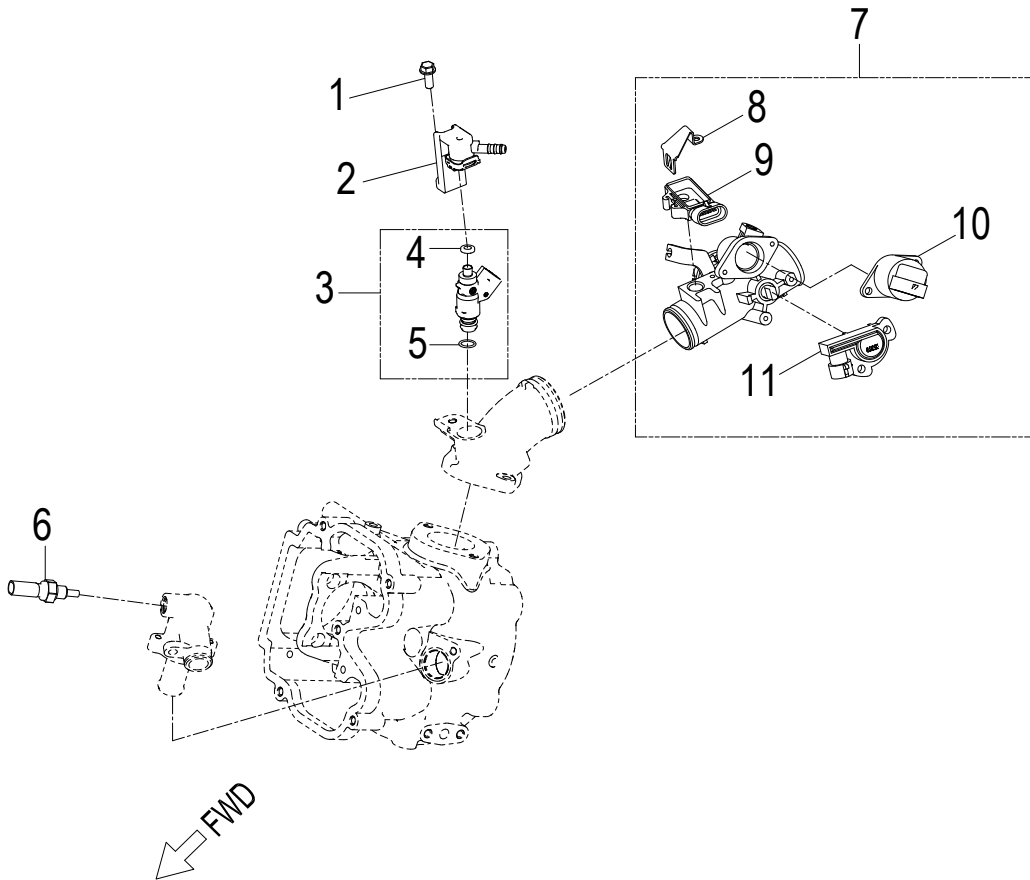

D-14: ELECTRIC FUEL INJECTION

ITEM	PART NUMBER	DESCRIPTION	Q.TY
1	96000-060168-08C	Bolt	1
2	1621736I-000	Adaptor, Fuel Injector	1
3	1621069N-000	Fuel Injector	1
4	93214-00642	O-Ring	1
5	93214-00924	O-Ring	1
6	5393036I-000	Sensor, Water Temperature	1
7	1620050S-000	Asm., Throttle Body	1
8	1623222R-000	Mount, T-Map	1
9	1623122R-000	Sensor, T-Map	1
10	1624050S-000	Valve, Idle Air Controller, IAC	1
11	5391622R-000	Sensor, TPS	1