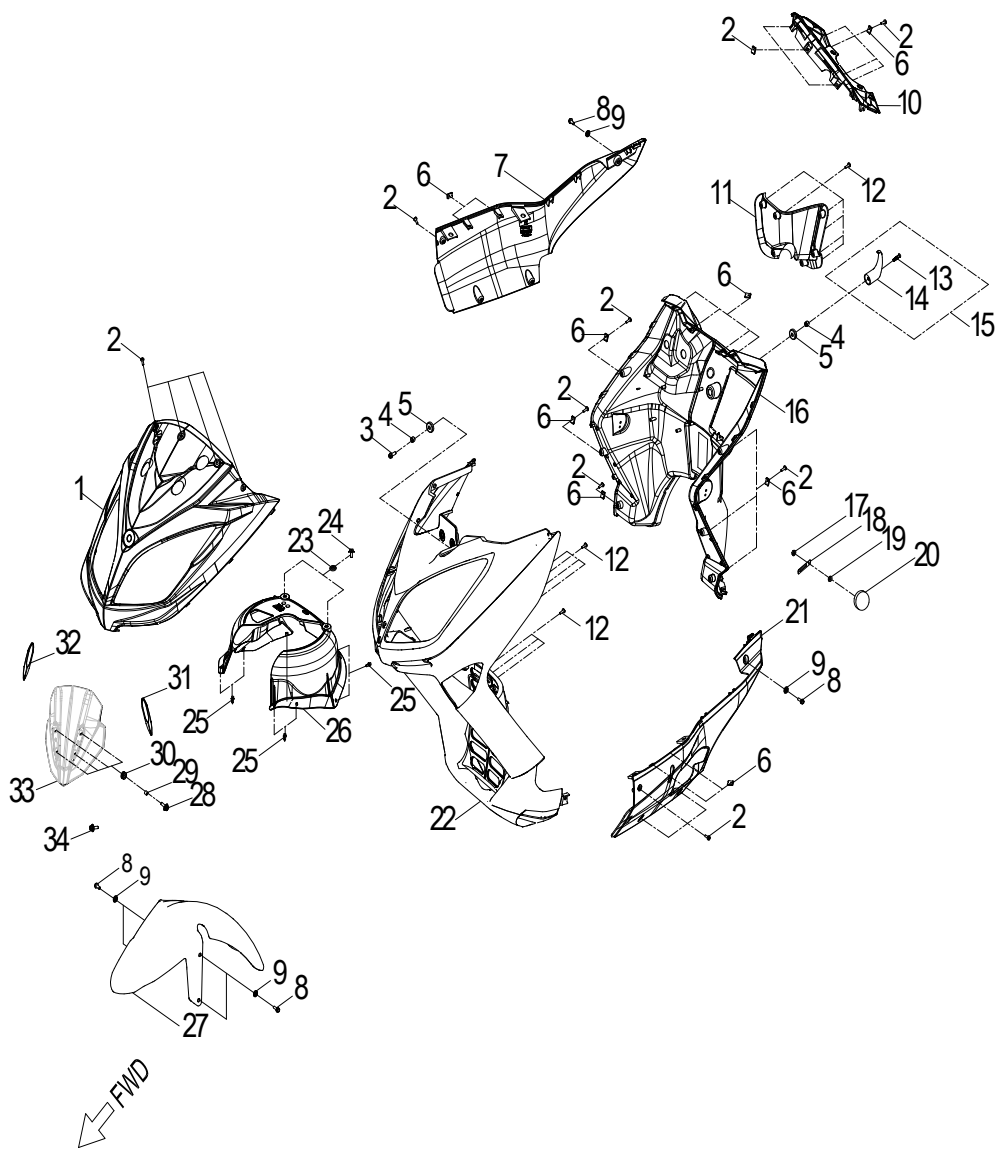

D-28A: WINDSHIELD (ANTHRACITE OPTION)

ITEM	PART NUMBER	DESCRIPTION	Q.TY
1	6432169T-117	Cover, Headlight	1
2	93100-050168-00K	Bolt	33
3	96007-060228-00K	Bolt	8
4	51311203-000	Spacer	4
5	17502204-000	Foam	4
6	61121203-00C	Nut-U, M5	23
7	8360169T-117	Panel, Bottom, LH	1
8	96000-060168-10K	Bolt	7
9	94150-0717050-00K	Washer	7
10	3719169T-070	Speedometer Cover	1
11	8113450N-070	Cover, Small Storage Box	1
12	93903-1050168-00K	Screw	22
13	91003-060508-SUS	Bolt	1
14	8113851T-000	Hanging Hook	1
15	7727351T-000	Asm., Hanging Hook	1
16	8113150T-000	Inner Box	1
17	90350-06000-00K	Nut	2
18	89669227-000	Strap	2
19	94101-0619010-00C	Washer	2
20	33741206-000	Reflector	2
21	8350169T-117	Panel, Bottom, RH	1
22	64301S34-853	Windshield	1
23	94150-0717050-00K	Washer	2
24	96007-060168-00K	Bolt	2
25	61120153-000	Rivet, Plastic	7
26	8011269T-000	Fender, Inner, Front	1
27	6285050N-853	Fender, Front	1
28	96007-060228-00K	Bolt	4
29	42810215-000	Tube, Spacer	4
30	16129204-000	Grommet	4
31	8360350N-070	Veneer, LH	1
32	8350350N-070	Veneer, RH	1
33	6431169T-000	Screen	1
34	96007-060208-00K	Bolt	6