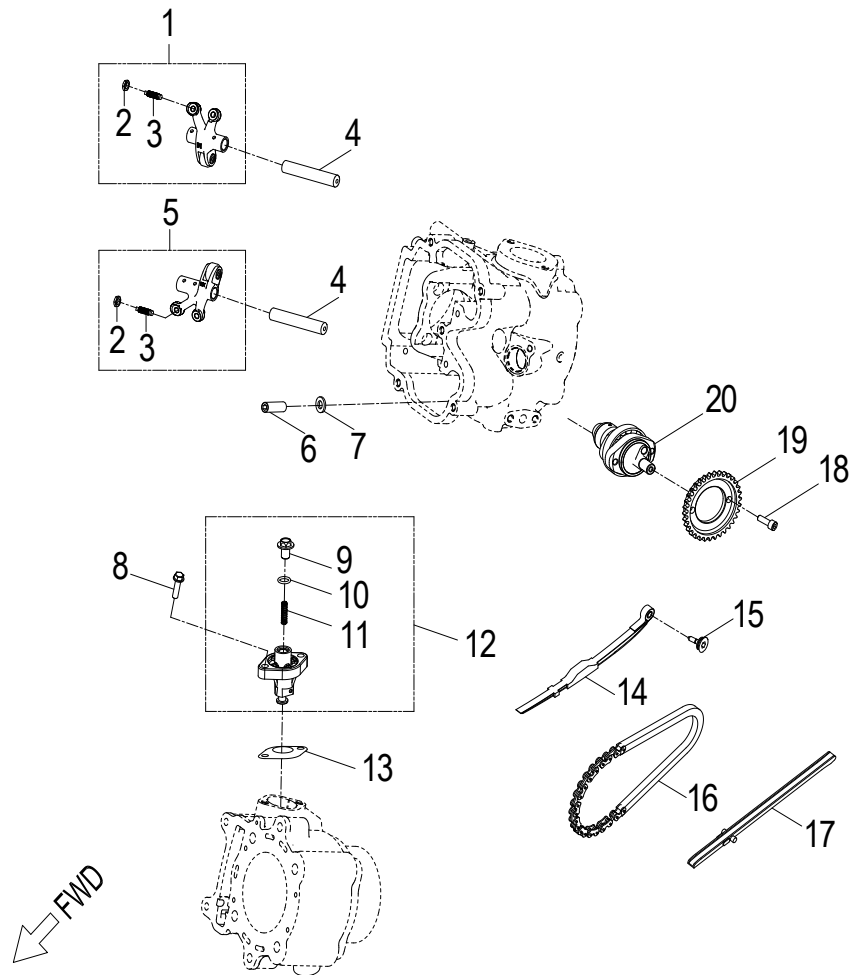

D-2: VALVE CAM

ITEM	PART NUMBER	DESCRIPTION	Q.TY
1	1443069F-000	Arm Comp, Valve Rocker Intake	1
2	14433140-000	Nut, Tappet Adjusting	4
3	14432140-000	Screw, Tappet Adjusting	4
4	1445169S-000	Shaft, Valve Rocker Arm	2
5	1444069F-000	Arm Comp, Valve Rocker Exhaust	1
6	1221869S-000	Nut, Head	4
7	94108-0816030-00C	Washer	4
8	96000-060228-14C	Bolt	2
9	1455250N-000	Adjust Plug	1
10	93210-00919	O-Ring	1
11	1455350N-000	Tensioner Lifter Spring	1
12	1452150N-000	Tensioner	1
13	14523119-002	Gasket, Tensioner	1
14	1455050A-000	Guide, Cam Chain, RH	1
15	1453550A-000	Pivot, Guide	1
16	1440169S-000	Chain, Cam	1
17	1450050N-000	Guide, Cam Chain, LH	1
18	91000-060128-0KL	Bolt	2
19	1410869S-000	Sprocket, Camshaft	1
20	1440069N-000	Asm., Cam Shaft	1