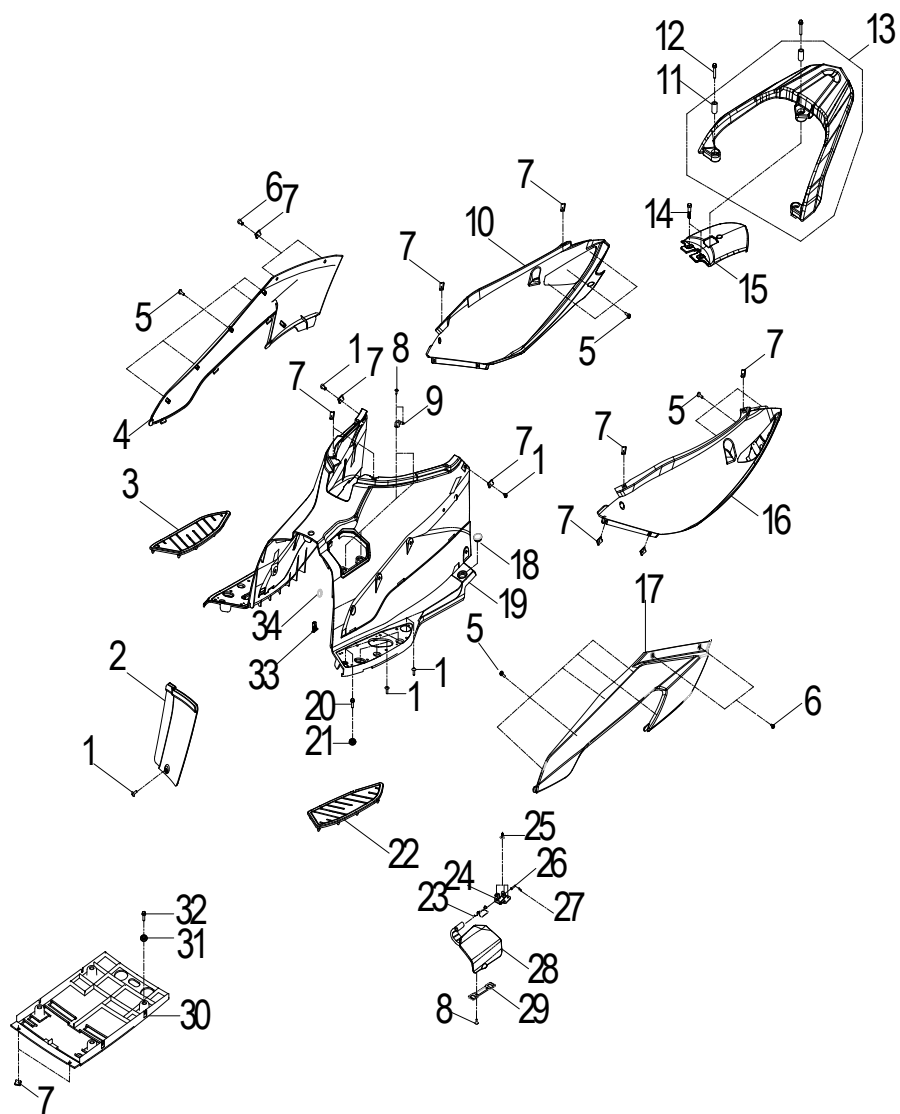

D-18B: SIDE COVER (RED OPTION)

ITEM	PART NUMBER	DESCRIPTION	Q.TY
1	93100-050168-00K	Bolt	9
2	3150462U-070	Cover, Battery	1
3	6431569E-070	Floorboard, RH	1
4	8350362U-864	Veneer, RH	1
5	93903-1050128-00K	Screw	16
6	93100-050128-00K	Bolt	4
7	61121203-00C	Nut-U, M5	14
8	93903-1040128-00K	Screw	6
9	17639010-000	Bracket B, Filler cover	2
10	8350062U-131	Panel, Side, RH	1
11	42005202-000	Spacer	3
12	96000-080288-SUS	Bolt	3
13	5010562U-358	Sissy Bar	1
14	89220204-000	Bolt	2
15	8370462U-131	Visor, Taillight	1
16	8360062U-131	Panel, Side, LH	1
17	8360362U-864	Veneer, LH	1
18	50424S36-000	Plug, Rubbe, Hood	2
19	6422069T-000	Floor	1
20	96007-060168-00K	Bolt	4
21	94150-0717075-00K	Washer	4
22	6431669E-070	Floorboard, LH	1
23	4342169T-000	Spring	1
24	1761969T-000	Mount, Filler Cover	1
25	93903-1040088-00K	Screw	3
26	94302-06059	Shaft, Filler Cover	1
27	94203-12200	Cotter Pin	1
28	1762469T-000	Cover, Filler	1
29	1763969T-000	Bracket A, Filler cover	1
30	5010662B-070	Shield, Chassis	1
31	94150-0717050-00K	Washer	4
32	96000-060168-10K	Bolt	4
33	77104S51-000	Fastener, Small Storage Box	2
34	50424S38-000	Plug, Rubbe, Hood	2