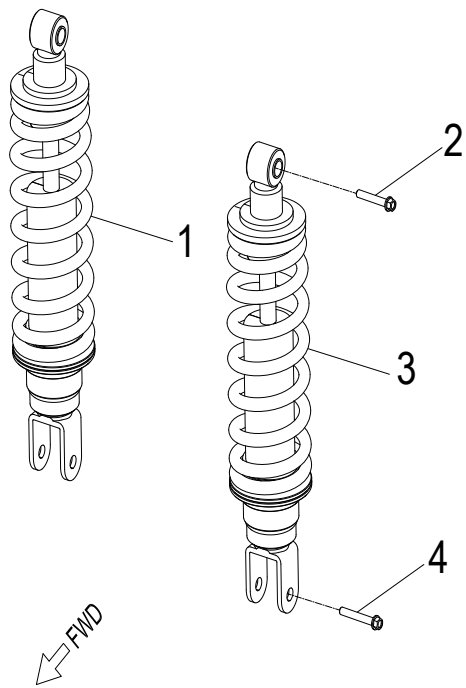

D-19: REAR SHOCKS

ITEM	PART NUMBER	DESCRIPTION	Q.TY
1	52400S38-067	Asm., Suspension, Rear	2
2	96000-100408-0KL	Bolt	2
3	96000-100438-0KL	Bolt	2