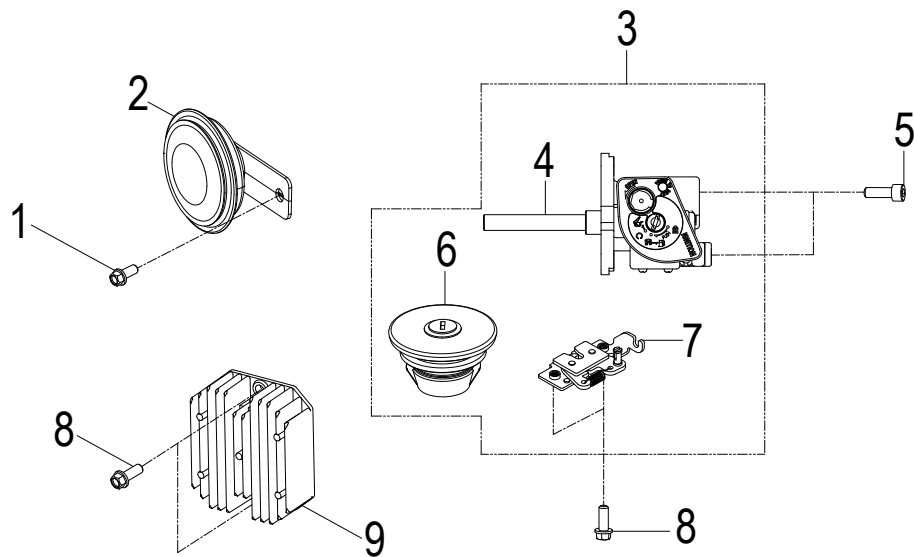

D-31: MAIN SWITCH, HORN & REGULATOR

ITEM	PART NUMBER	DESCRIPTION	Q.TY
1	96000-080128-0KL	Bolt	1
2	38110119-000	Horn	1
3	35100266-000	Asm., Main Switch	1
4	35102235-000	Switch, Main	1
5	91000-060168-00K	Bolt	2
6	17623209-000	Cap, Fuel	1
7	7723162U-000	Lock striker	1
8	96000-060168-10K	Bolt	4
9	3160069T-000	Rectifier/ Regulator	1