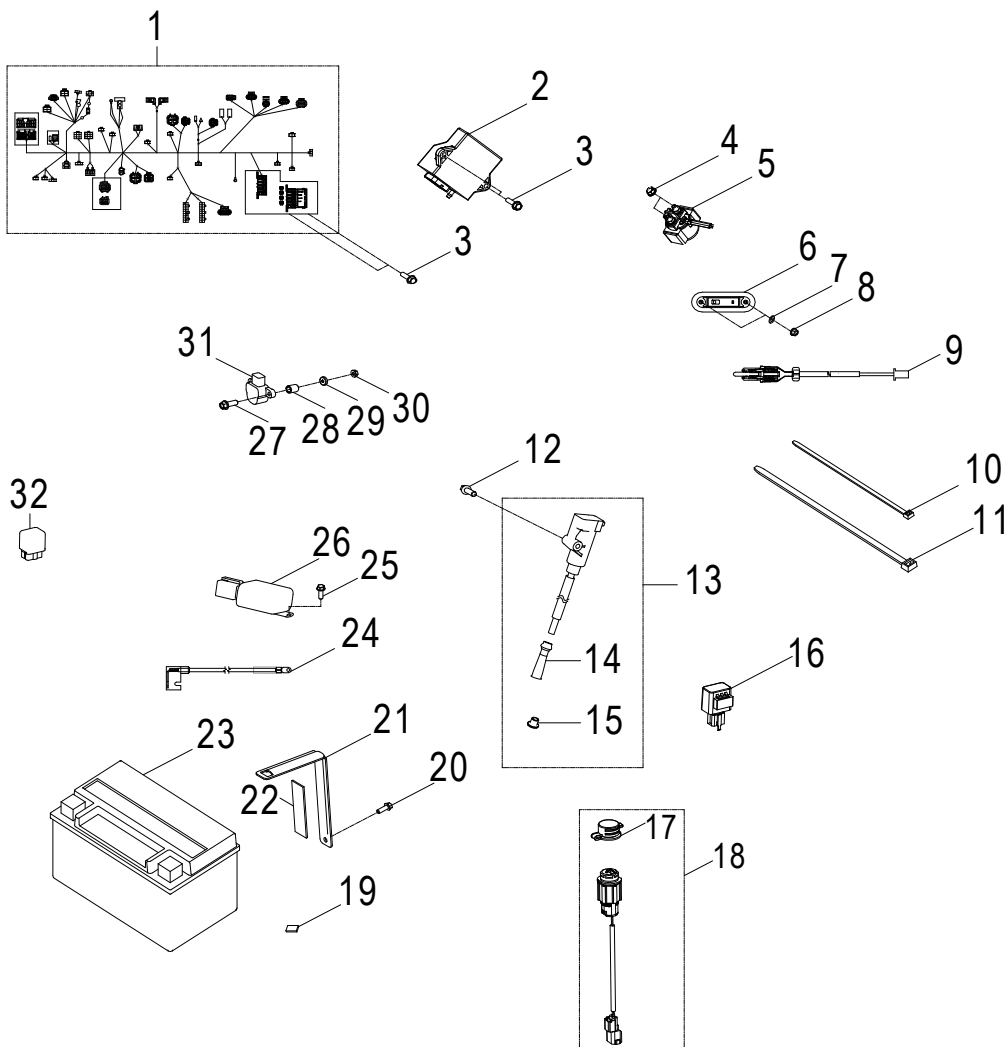

D-32: ELECTRICAL PARTS

ITEM	PART NUMBER	DESCRIPTION	Q.TY
1	3210069E-000	Harness, Main Wire	1
2	3044069E-000	Electroni Control Unit, ECU	1
3	96000-060168-10K	Bolt	4
4	94050-06000-00K	Nut	2
5	38501207-000	Starter Relay	1
6	77261201-000	Lamp, Storage Box	1
7	94101-0412010-00K	Washer	2
8	90350-04000-00K	Nut	2
9	7726262U-000	Switch, Lamp, Storage Box	1
10	89569131-000	Strap	25
11	89769111-000	Strap	4
12	96000-060358-00K	Bolt	1
13	3051151T-000	Asm., Ignition Coil	1
14	3060051T-000	Cap, Spark Plug	1
15	3060551T-000	Insulator Coil	1
16	38701201-000	Relay, Parking	1
17	31517010-000	Cap, Power Supplier	1
18	31516S39-000	Power Supplier-USB	1
19	81113203-000	Foam, battery	1
20	96001-060168-10K	Bolt	1
21	3150262U-000	Bracket, Battery	1
22	81113208-000	Foam, battery	1
23	3150050T-001	3150050T-001--00	1
24	3200169T-000	Asm., Battery Cable	1
25	96000-060108-10K	Bolt	1
26	3850262U-000	Relay, EFI	1
27	96000-050208-00C	Bolt	2
28	51311206-000	Spacer	2
29	17502210-000	Foam	2
30	94050-05000-00C	Nut	2
31	3516262U-000	Switch, Topple Over	1
32	5042951T-000	Relay, Thermo Switch	1