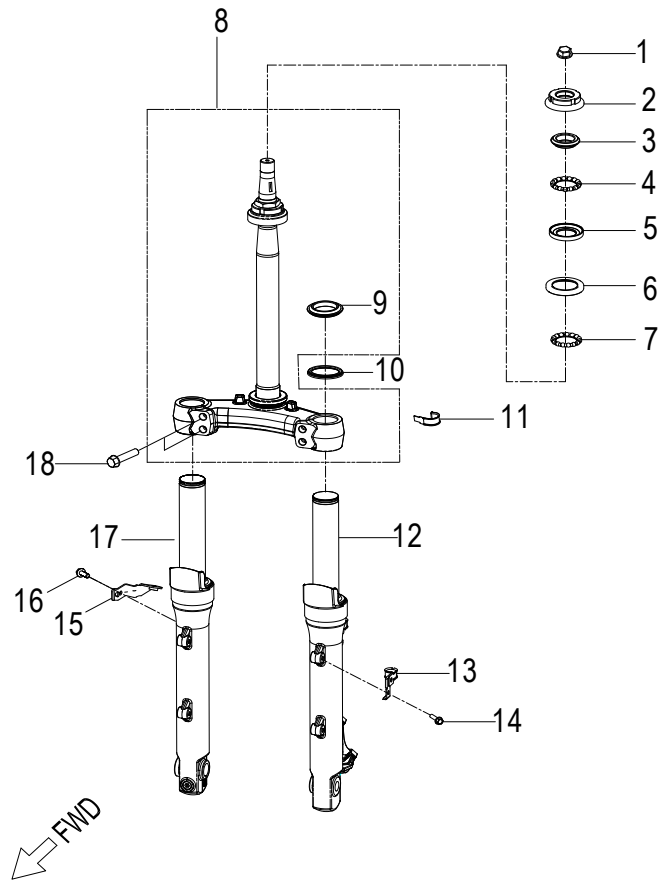

D-18B: SIDE COVER (RED OPTION)

ITEM	PART NUMBER	DESCRIPTION	Q.TY
1	93100-050168-00K	Bolt	9
2	3150462U-070	Cover, Battery	1
3	6431569E-070	Floorboard, RH	1
4	8350362U-864	Veneer, RH	1
5	93903-1050128-00K	Screw	16
6	93100-050128-00K	Bolt	4
7	61121203-00C	Nut-U, M5	14
8	93903-1040128-00K	Screw	6
9	17639010-000	Bracket B, Filler cover	2
10	8350062U-131	Panel, Side, RH	1
11	42005202-000	Spacer	3
12	96000-080288-SUS	Bolt	3
13	5010562U-358	Sissy Bar	1
14	89220204-000	Bolt	2
15	8370462U-131	Visor, Taillight	1
16	8360062U-131	Panel, Side, LH	1
17	8360362U-864	Veneer, LH	1
18	50424S36-000	Plug, Rubbe, Hood	2
19	6422069T-000	Floor	1
20	96007-060168-00K	Bolt	4
21	94150-0717075-00K	Washer	4
22	6431669E-070	Floorboard, LH	1
23	4342169T-000	Spring	1
24	1761969T-000	Mount, Filler Cover	1
25	93903-1040088-00K	Screw	3
26	94302-06059	Shaft, Filler Cover	1
27	94203-12200	Cotter Pin	1
28	1762469T-000	Cover, Filler	1
29	1763969T-000	Bracket A, Filler cover	1
30	5010662B-070	Shield, Chassis	1
31	94150-0717050-00K	Washer	4
32	96000-060168-10K	Bolt	4
33	77104S51-000	Fastener, Small Storage Box	2
34	50424S38-000	Plug, Rubbe, Hood	2

D-19: REAR SHOCKS

ITEM	PART NUMBER	DESCRIPTION	Q.TY
1	52400S38-067	Asm., Suspension, Rear	2
2	96000-100408-0KL	Bolt	2
3	96000-100438-0KL	Bolt	2

D-20: FRONT FORK

ITEM	PART NUMBER	DESCRIPTION	Q.TY
1	94001-26000-32B	Nut	1
2	53216201-000	Cover, Bearing	1
3	53211S31-001	RACE BALL #1	1
4	51211204-000	Bearing, Thrust	1
5	53212S31-001	RACE BALL #2	1
6	53213S31-001	RACE BALL #3	1
7	51211205-000	Bearing, Thrust	1
8	51107S34-000	Shaft, Steering	1
9	53215S31-001	RACE BALL #5	1
10	5321762U-000	Seal, Bearing	1
11	43465202-000	Bracket, Brake Switch	1
12	5313069T-861	Arm, Suspension, Silver, Lh	1
13	45475002-000	Hook, Oil Hose, Parking Brake	1
14	96000-060108-08C	Bolt	1
15	3721350T-000	Bracket, Sensor	1
16	96000-060108-10K	Bolt	2
17	53030S51-861	Arm, Suspension, Silver, Rh	1
18	96000-100488-0KL	Bolt	4