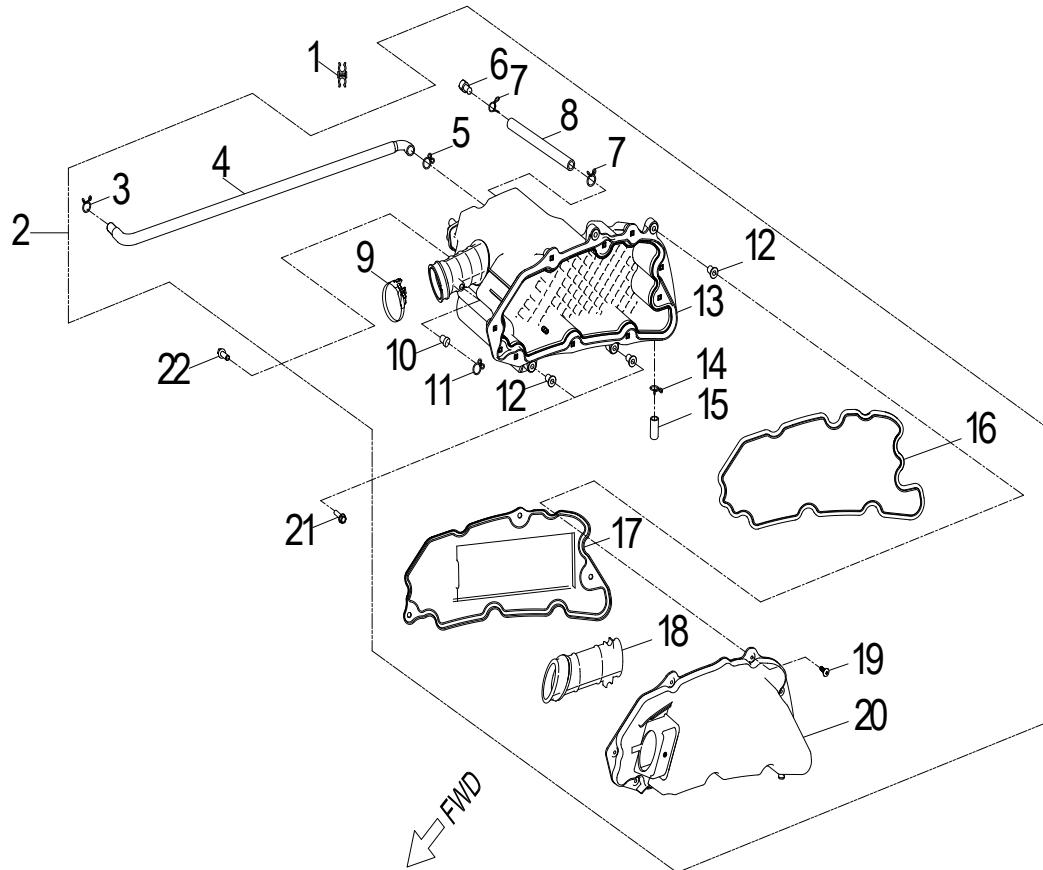

D-15: AIR CLEANER

ITEM	PART NUMBER	DESCRIPTION	Q.TY
1	89753211-000	Strap, Oil Hose	1
2	1720069N-000	Asm., Cleaner, Air	1
3	94510-15000	Clip	1
4	1738150N-000	Tube, Breather, Ventilated	1
5	94510-14018	Clip	1
6	17370201-000	Plug, Trap	1
7	94510-12012	Clip	2
8	17381218-000	Tube, Breather, Ventilated	1
9	89669225-000	Strap	1
10	1737069N-000	Plug, Trap	1
11	94508-12012	Clip	1
12	94150-0717095-00K	Washer	4
13	1721850S-000	Housing, Air Cleaner	1
14	94510-13016	Clip	1
15	94404-01014-030	Hose, Drain	1
16	3371662U-000	Gasket	2
17	1720562U-000	Filter, Air Cleaner	1
18	1725562U-000	Duct, Inlet	1
19	93100-050168-00K	Bolt	10
20	1720762U-000	Cover, Air Cleaner	1
21	96000-060258-00K	Bolt	2
22	96000-050208-08K	Bolt	1