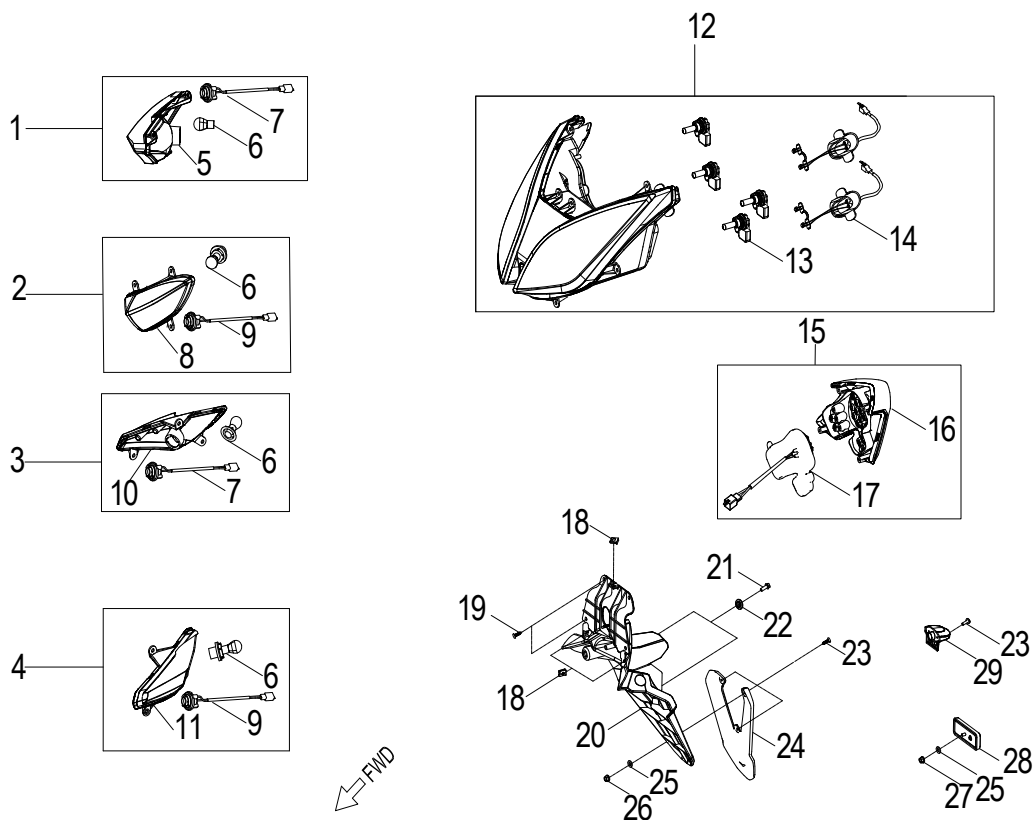

D-30: LIGHTS

ITEM	PART NUMBER	DESCRIPTION	Q.TY
1	3340050N-PB1	Asm., Signal, Front, RH	1
2	3345050N-PB1	Asm., Signal, Front, LH	1
3	3380062U-PB1	Asm., Signal, Rear, RH	1
4	3385062U-PB1	Asm., Signal, Rear, LH	1
5	3341850N-PB1	Lens, Front Signal, RH	1
6	33905205-000	Bulb, Signal	4
7	3211662U-000	Socket, Signal, RH	2
8	3345850N-PB1	Lens, Front Signal, LH	1
9	3211762U-000	Socket, Signal, LH	1
10	3372462U-PB1	Lens, Rear Signal, RH	1
11	3373762U-PB1	Lens, Rear Signal, LH	1
12	33100237-000	Asm., Headlight	1
13	34901222-000	Bulb, Headlight	4
14	33202202-000	Led Light Comp	2
15	3370062U-001	Asm., Taillight	1
16	33202203-002	Led Light Comp	1
17	3372162U-001	Back Cover, Taillight	1
18	61121203-00C	Nut-U, M5	3
19	93903-1050128-00K	Screw	4
20	3370862U-001	License Plate	1
21	96007-060168-00K	Bolt	2
22	94150-0717050-00K	Washer	2
23	93100-050168-00K	Bolt	4
24	8011362U-000	Guard, Mud	1
25	94101-0514010-00K	Washer	4
26	90350-05000-00K	Nut	3
27	94050-05000-00C	Nut	1
28	33741201-000	Reflector	1
29	33750202-000	Asm., License Light	1