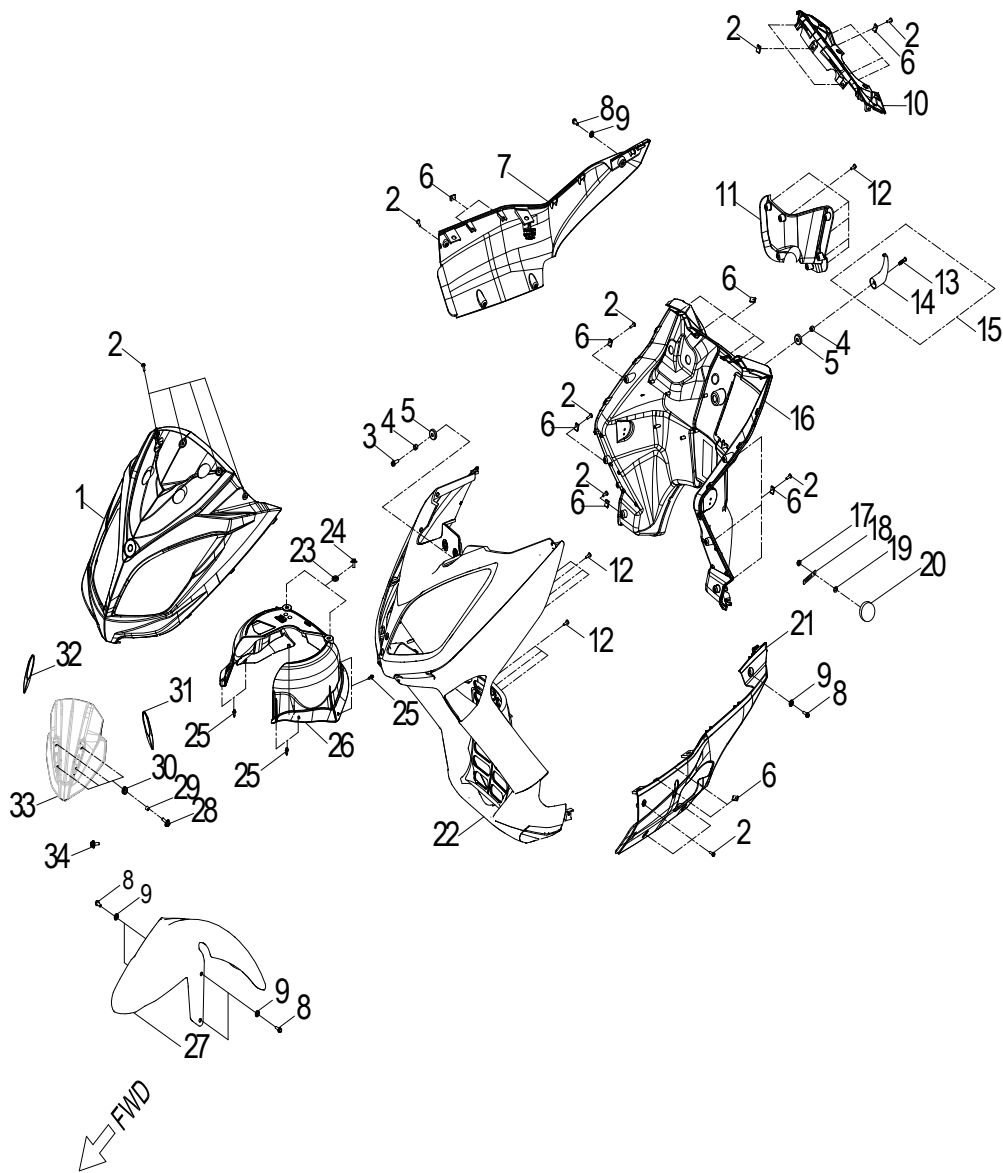

D-28B: WINDSHIELD (RED OPTION)

ITEM	PART NUMBER	DESCRIPTION	Q.TY
1	6432169T-358	Cover, Headlight	1
2	93100-050168-00K	Bolt	33
3	96007-060228-00K	Bolt	8
4	51311203-000	Spacer	4
5	17502204-000	Foam	4
6	61121203-00C	Nut-U, M5	23
7	8360169T-131	Panel, Bottom, LH	1
8	96000-060168-10K	Bolt	7
9	94150-0717050-00K	Washer	7
10	3719169T-070	Speedometer Cover	1
11	8113450N-070	Cover, Small Storage Box	1
12	93903-1050168-00K	Screw	22
13	91003-060508-SUS	Bolt	1
14	8113851T-000	Hanging Hook	1
15	7727351T-000	Asm., Hanging Hook	1
16	8113150T-000	Inner Box	1
17	90350-06000-00K	Nut	2
18	89669227-000	Strap	2
19	94101-0619010-00C	Washer	2
20	33741206-000	Reflector	2
21	8350169T-131	Panel, Bottom, RH	1
22	64301S34-131	Windshield	1
23	94150-0717050-00K	Washer	2
24	96007-060168-00K	Bolt	2
25	61120153-000	Rivet, Plastic	7
26	8011269T-000	Fender, Inner, Front	1
27	6285050N-131	Fender, Front	1
28	96007-060228-00K	Bolt	4
29	42810215-000	Tube, Spacer	4
30	16129204-000	Grommet	4
31	8360350N-070	Veneer, LH	1
32	8350350N-070	Veneer, RH	1
33	6431169T-000	Screen	1
34	96007-060208-00K	Bolt	6