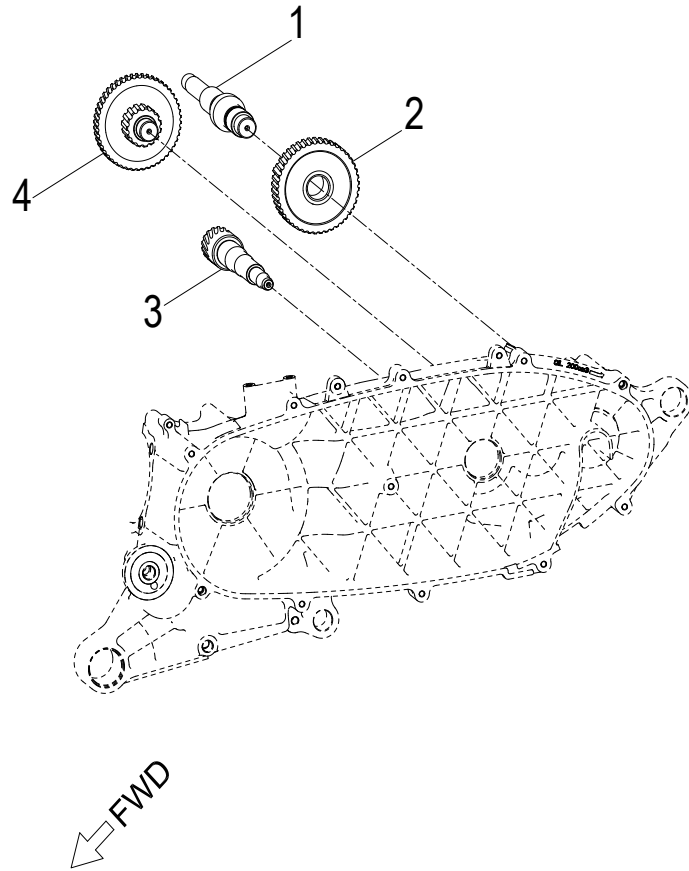

D-12: TRANSMISSION

ITEM	PART NUMBER	DESCRIPTION	Q.TY
1	2343162U-000	Pinion, Output	1
2	2343262U-000	Gear, Output	1
3	2341162U-000	Shaft, Drive	1
4	2342062U-000	Asm., Shaft, Counter	1