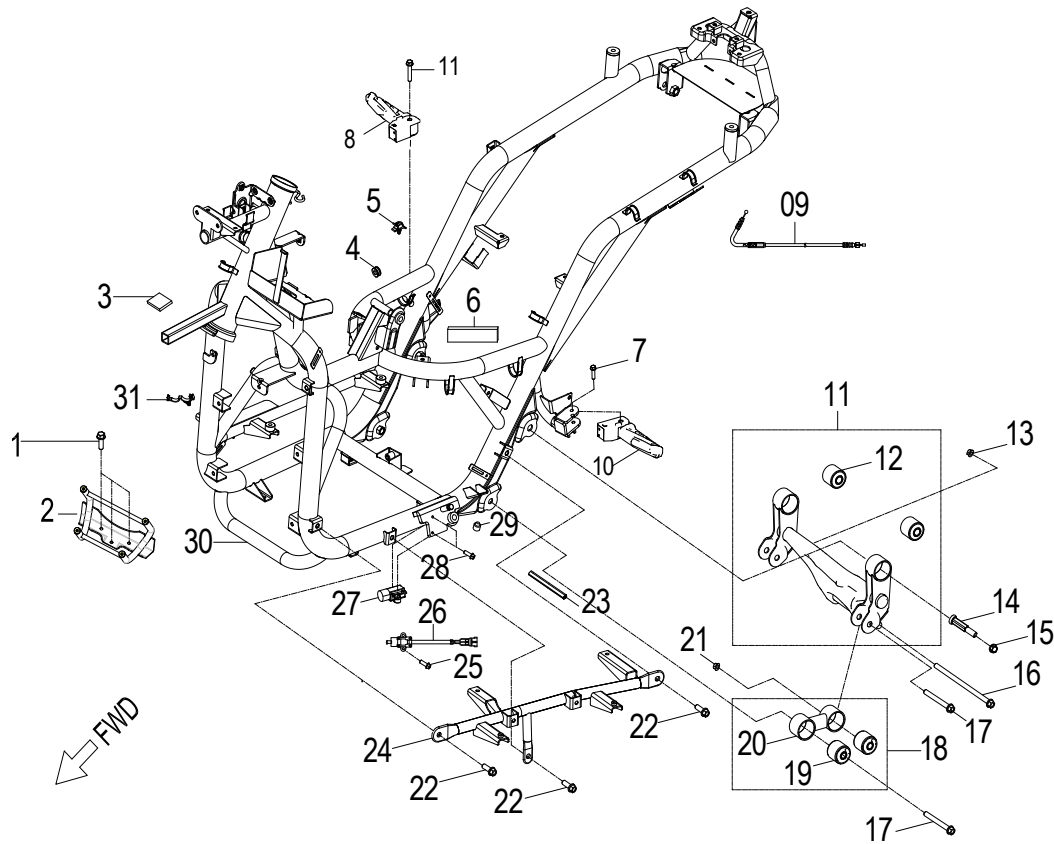

D-17: FRAME BODY

ITEM	PART NUMBER	DESCRIPTION	Q.TY
1	96000-060148-0KL	Bolt	3
2	6432469T-000	Bracked, Screen	1
3	81113207-000	Foam, battery	1
4	17502210-000	Foam	1
5	89755202-000	Ground Cable, Battery	1
6	81113208-000	Foam, battery	2
7	96000-060358-00K	Bolt	2
8	50560S32-000	Footpeg, RH	1
9	7723236T-000	Cable, Lock	1
10	50550S32-000	Footpeg, LH	1
11	5035069T-000	Mount, Engine, Rear	1
12	96401-104540	Bushing	2
13	90355-12000-17C	Nut	1
14	95022-100608-00K	Screw	2
15	90355-10000-17K	Nut	2
16	96000-122368-14C	Bolt	1
17	96000-100488-0KL	Bolt	4
18	5038062U-000	Linkage, Engine Mount	2
19	96410-103530-336	Bushing	4
20	5038162U-000	Linkage	2
21	94050-10000-00C	Nut	2
22	96000-080148-00K	Bolt	3
23	50811204-000	Trim, Rubber	1
24	5031669T-000	Bracket, Floorboard, LH	1
25	91000-050168-00K	Bolt	2
26	34919201-000	Switch, Kickstand	1
27	34913156-000	Sensor	1
28	91000-050168-00K	Bolt	2
29	50505201-000	Main Stand Rubber	1
30	50100404-000	Asm., Frame	1
31	89755207-000	Ground Cable, Battery	1