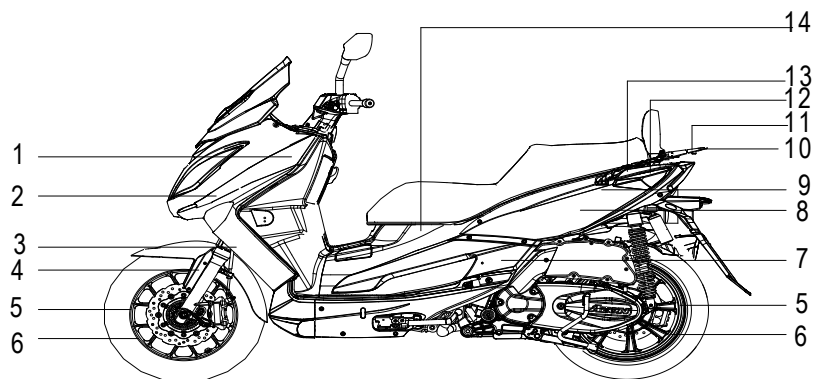

D-33A: DECALS (RED OPTION)

ITEM	PART NUMBER	DESCRIPTION	Q.TY
1	87707211-358	Decal, 400, Headlight,LH	1
2	87707212-358	Decal, Headlight,LH	1
3	87723257-358	Decal, AEON, LH	1
4	87727202-358	Decal, ABS	2
5	87766202-000	Decal, Rim, LH	2
6	87766202-00A	Decal, Rim, LH	2
7	87715256-000	Decal, Injection	2
8	87847208-358	Decal, 400, LH	1
9	87847207-358	Decal, Side, LH	1
10	87711286-000	Decal, Logo	1
11	87869202-001	Decal, Warning, Rack	1
12	87841201-000	Decal,Unleaded Fuel Only	1
13	87842202-000	Decal, Warning, Box	1
14	87864206-000	Decal, Tire Pressure	1
15	87706211-358	Decal, 400, Headlight,RH	1
16	87706212-358	Decal, Headlight,RH	1
17	87722257-358	Decal, AEON, RH	1
18	87766203-000	Decal, Rim, RH	2
19	87766203-00A	Decal, Rim, RH	2
20	87017201-000	Decal, Antirust, VIN	1
21	87846208-358	Decal, 400, RH	1
22	87846207-358	Decal, Side, RH	1