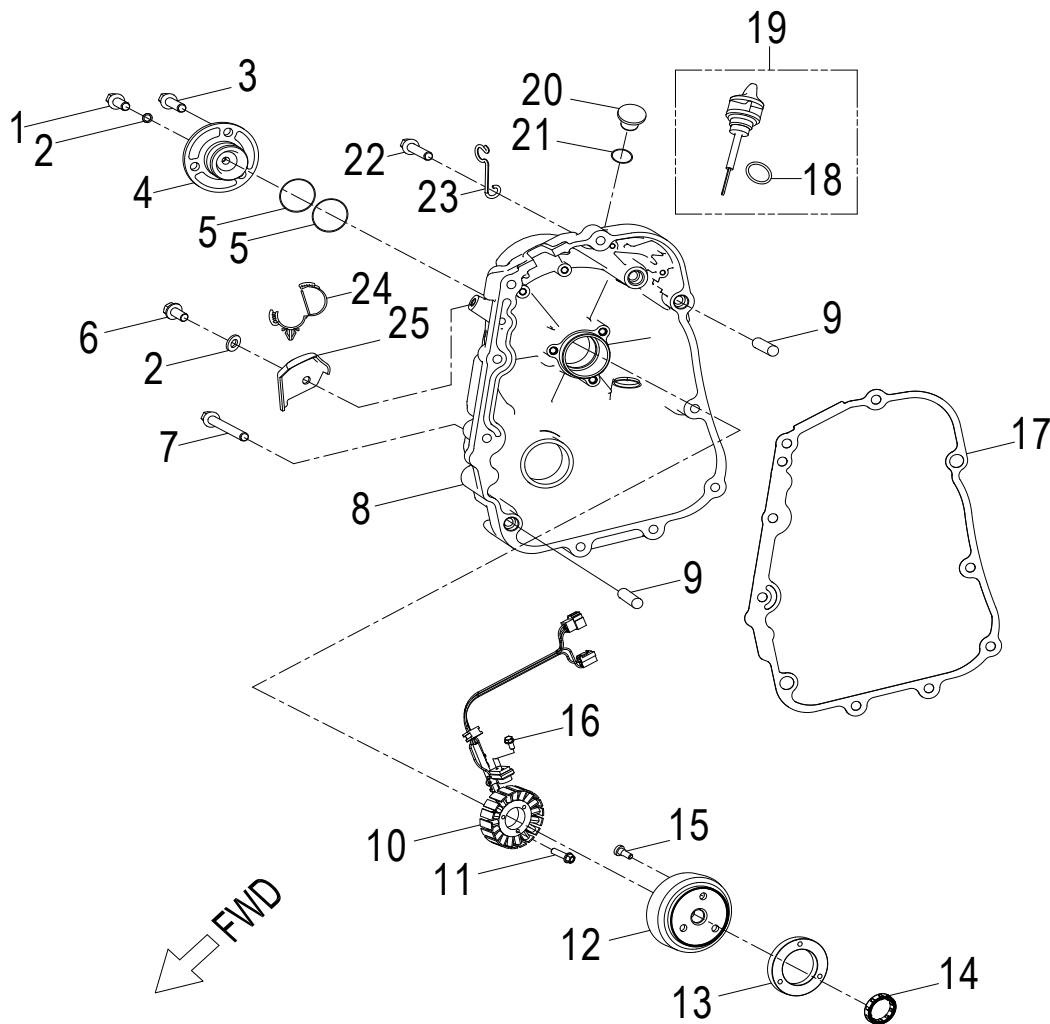

D-7: RIGHT CRANKCASE COVER

ITEM	PART NUMBER	DESCRIPTION	Q.TY
1	96000-060088-00K	Bolt	1
2	94101-0612010-00U	Washer	2
3	96000-060168-08C	Bolt	3
4	1133239A-850	Cap, Cover, Rh	1
5	93212-02720	O-Ring	2
6	96000-060108-10K	Bolt	1
7	96000-061359-08G	Bolt	8
8	1133562U-850	Crankcase Cover, Rh	1
9	94301-10140	Pin, Dowel	2
10	3112069T-000	Startor	1
11	91300-050358-00C	Screw	3
12	3111069N-EFI	Flywheel	1
13	2812169N-000	Outer, One Way	1
14	2813069N-000	Asm., Rollor, One Way	1
15	91000-080188-00C	Bolt	6
16	92000-050128-00C	Bolt	2
17	1139362U-000	Gasket, Crankcase, RH	1
18	93212-01835	O-Ring	1
19	1565035A-000	Gauge, Oil Lever	1
20	96600-14095000000	Cap	1
21	93212-01425	O-Ring	1
22	96000-060358-08C	Bolt	2
23	1133862E-000	Cable Fastner	1
24	89755212-000	Ground Cable, Battery	1
25	43465203-000	Bracket, Brake Switch	1