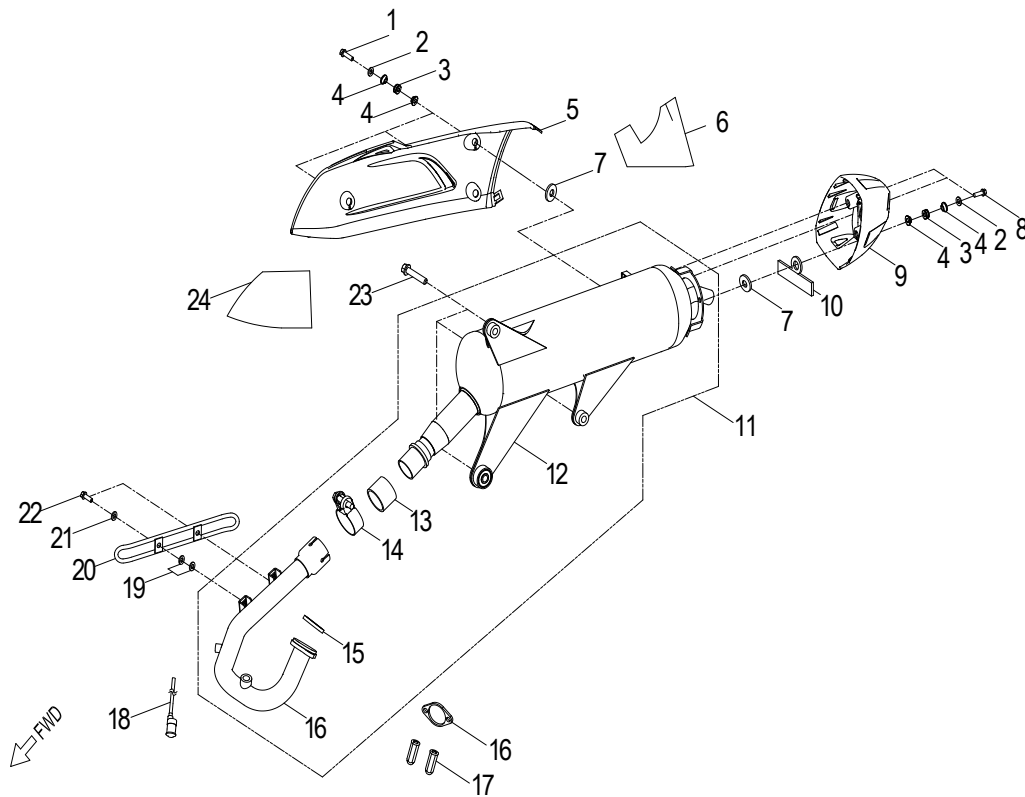

D-16: EXHAUST PIPE

ITEM	PART NUMBER	DESCRIPTION	Q.TY
1	93500-060228-SUL	Bolt	6
2	94106-0617002-000	Washer	6
3	16129208-000	Grommet	6
4	94150-0719005-00B	Washer	12
5	1830851T-850	Shield, front Pipe, Exhaust	1
6	18320207-000	Insulator, Silencer	1
7	94102-0625300-000	Gasket	6
8	93500-060258-SUL	Bolt	3
9	1831151T-131	Shield, Silencer	1
10	18320204-000	Insulator, Silencer	3
11	18300302-000	Asm., Exhaust Pipe	1
12	18298256-000	Silencer	1
13	18321201-000	Collar	1
14	18322538-000	Clamp, Exhaust Pipe	1
15	18291538-000	Gasket	1
16	18299240-000	Pipe, Exhaust, Front	1
17	90301-08000-00C	Nut	2
18	1833022R-000	Sensor, O2	1
19	94102-0617030-000	Gasket	4
20	18315538-000	Shield, Exhaust	1
21	94111-0711015-SUS	Washer, Spring	2
22	96000-060168-SUL	Bolt	2
23	96000-100508-00K	Bolt	3
24	18320206-000	Insulator, Silencer	1