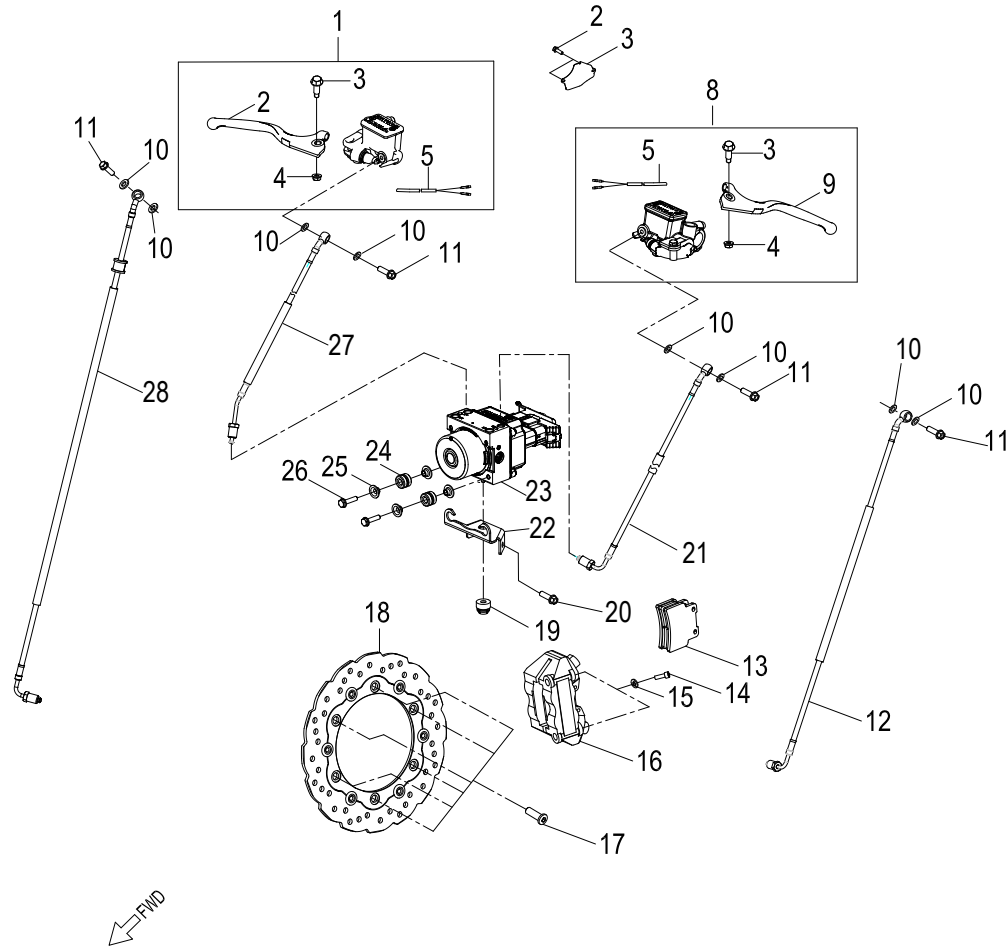

D-27: FRONT BRAKE

ITEM	PART NUMBER	DESCRIPTION	Q.TY
1	45530010-000	Master Cylinder, Front	1
2	5317562U-000	Lever, Brake, RH	1
3	89220201-000	Bolt	2
4	94073-06006-00K	Nut	2
5	35340131-00K	Asm., Sensor, Taillight, LH	2
6	96000-060128-10K	Bolt	2
7	4547262U-000	Shield, Brake Hose	1
8	45520010-000	Master Cylinder, Rear	1
9	5317862U-000	Lever, Brake, LH	1
10	94101-1015012-U0B	Washer	8
11	454561111-000	Bolt, Banjo	4
12	4544980T-000	Hose, Rear Brake, Lower	1
13	4312180T-000	Pads, Caliper, Front	1
14	91006-100559-OKL	Bolt	2
15	94101-1018020-00K	Washer	2
16	4500180T-458	Asm., Caliper, LH	1
17	45016S34-000	Bolt	6
18	45010S34-000	Plate, Front Brake, LH	1
19	64320S51-000	Rubber, Seat	1
20	96000-060128-10K	Bolt	2
21	4544969T-000	Hose, Front Brake, Lower	1
22	49115S51-000	Mount, ABS CU	1
23	49100S51-000	ABS Control Unit	1
24	16129S51-000	Grommet	2
25	94150-0719008-00B	Washer	4
26	96000-060258-00K	Bolt	2
27	45449229-000	Hose, Rear Brake, Lower	1
28	45449228-000	Hose, Rear Brake, Lower	1