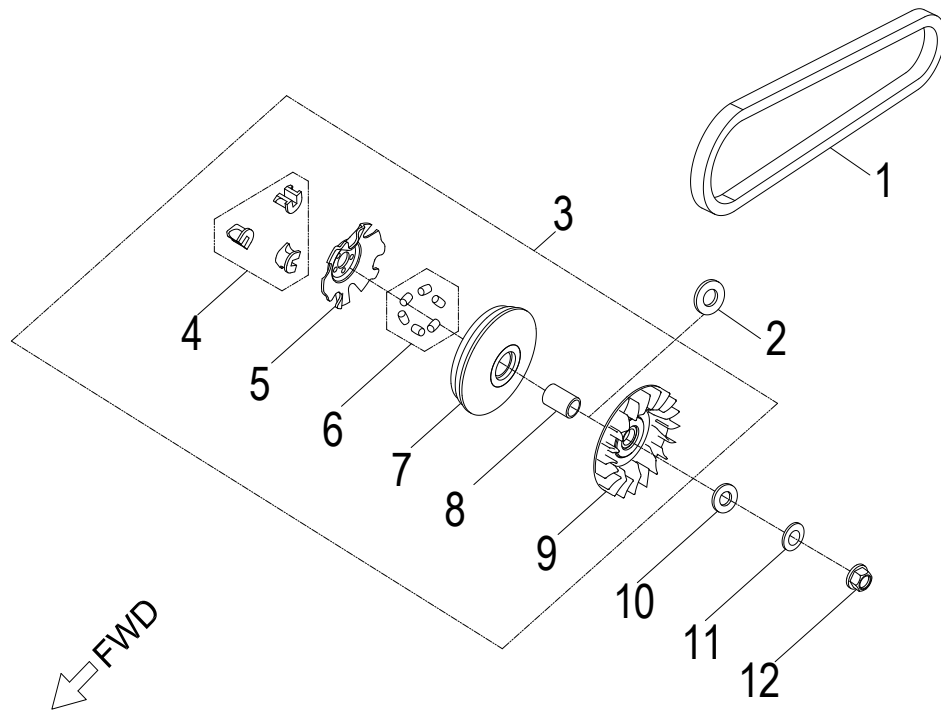

D-8: DRIVE CLUTCH

ITEM	PART NUMBER	DESCRIPTION	Q.TY
1	2310069E-000	Belt, Driven	1
2	94101-1733015-000	Washer	1
3	2210369N-002	Asm., Sliding	1
4	2213369N-000	Bushing, Slider	1
5	2213169N-000	Plate, Sheave	1
6	2212069N-001	Roller	1
7	2211062E-001	Wheel, Slot, Sliding, Primary	1
8	22106203-000	Bushing, Sheave	1
9	2210269N-000	Sheave, moveable	1
10	94101-1426020-00C	Washer	1
11	94121-1426016-000	Washer	1
12	94050-14021-00C	Nut	1