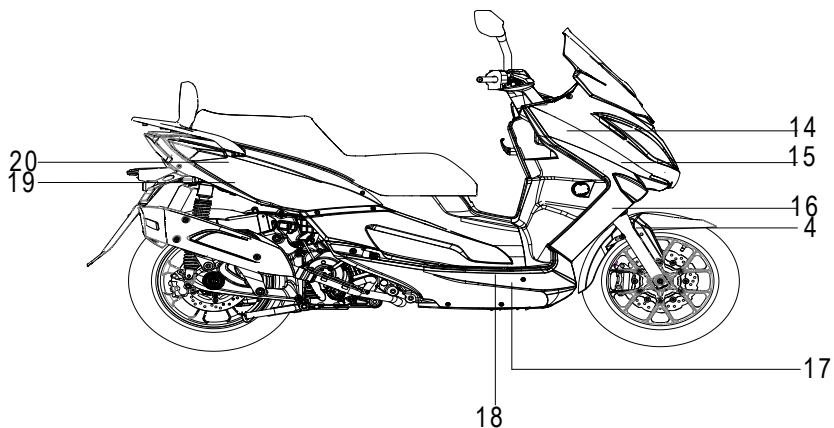

D-33A: DECALS (ANTHRACITE OPTION)

ITEM	PART NUMBER	DESCRIPTION	Q.TY
1	87707211-117	Decal, 400, Headlight,LH	1
2	87707212-117	Decal, Headlight,LH	1
3	87723257-117	Decal, AEON, LH	1
4	87727202-117	Decal, ABS	2
5	87764010-117	Decal, Kickstand, LH	1
6	87715256-000	Decal, Injection	2
7	87847208-117	Decal, 400, LH	1
8	87847207-117	Decal, Side, LH	1
9	87711286-000	Decal, Logo	1
10	87869202-001	Decal, Warning, Rack	1
11	87841201-000	Decal,Unleaded Fuel Only	1
12	87842202-000	Decal, Warning, Box	1
13	87864206-000	Decal, Tire Pressure	1
14	87706211-117	Decal, 400, Headlight,RH	1
15	87706212-117	Decal, Headlight,RH	1
16	87722257-117	Decal, AEON, RH	1
17	87763010-117	Decal, Kickstand, RH	1
18	87017201-000	Decal, Antirust, VIN	1
19	87846208-117	Decal, 400, RH	1
20	87846207-117	Decal, Side, RH	1