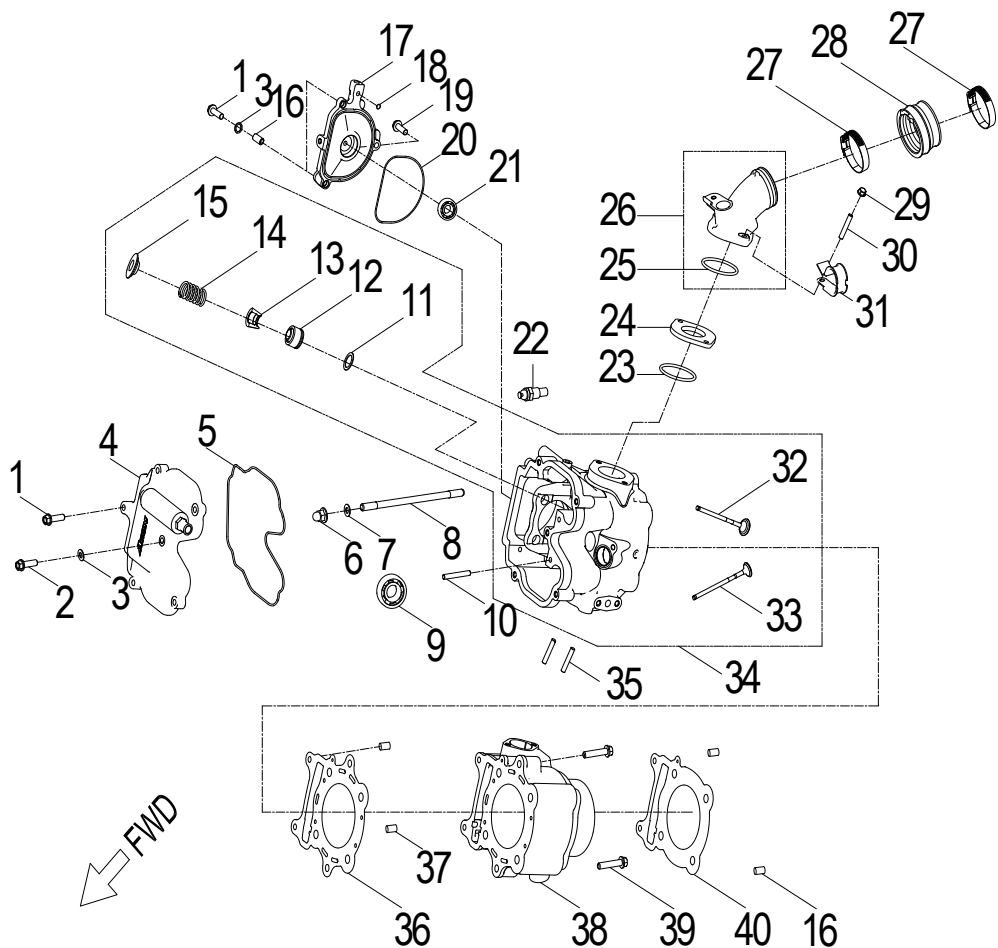

D-1: CYLINDER HEAD

ITEM	PART NUMBER	DESCRIPTION	Q.TY
1	96000-060258-08C	Bolt	7
2	96000-060308-08C	Bolt	1
3	94101-0612010-00U	Washer	2
4	1231069T-000	Asm., Head Cover	1
5	1239169S-000	Gasket , Head Cover	1
6	94050-06000-00C	Nut	2
7	94101-0613020-U00	Washer	2
8	91001-061158-00C	Stud	2
9	96100-60020-00000	Bearing, Ball	1
10	1447569S-000	Pin, Dowell	2
11	1477569S-000	Seat, Valve, Spring, Outer	8
12	1220962B-000	Seal, Valve	4
13	1478169S-000	Clip, Retainer	8
14	1475169S-000	Spring, Valve, Outer	4
15	1477169S-000	Retainer, Valve, Spring	4
16	94301-08080	Pin, Dowel	4
17	1233169S-000	Cover, Head , RH	1
18	93216-00725	O-Ring	1
19	96000-060208-08C	Bolt	1
20	1233269S-000	Gasket, Cam Cover	1
21	96100-60000-Z00C3	Bearing, Ball	1
22	9807650N-000	Plug, Spark	1
23	93210-04320	O-Ring	1
24	1711269S-000	Insulator, Cylinder head	1
25	93210-04330	O-Ring	1
26	1710069N-000	Asm., Manifold, Intake	1
27	94520-04064	Strap	2
28	1614636I-000	Adapter, Carburetor	1
29	91001-060408-00C	Stud	2
30	43465202-000	Bracket, Brake Switch	2
31	1471169S-000	Valve, Intake	2
32	1472169S-000	Valve, Exhaust	2
33	1220069E-000	Asm., Cylinder Head	1
34	91001-080468-00C	Stud	2
35	94022-06000-00C	Nut	2
36	1225069S-000	Gasket Set	1
37	94301-10140	Pin, Dowel	2
38	1210069S-000	Cylinder	1
39	96000-060308-08C	Bolt	2
40	1219169S-000	Gasket, Cylinder	1