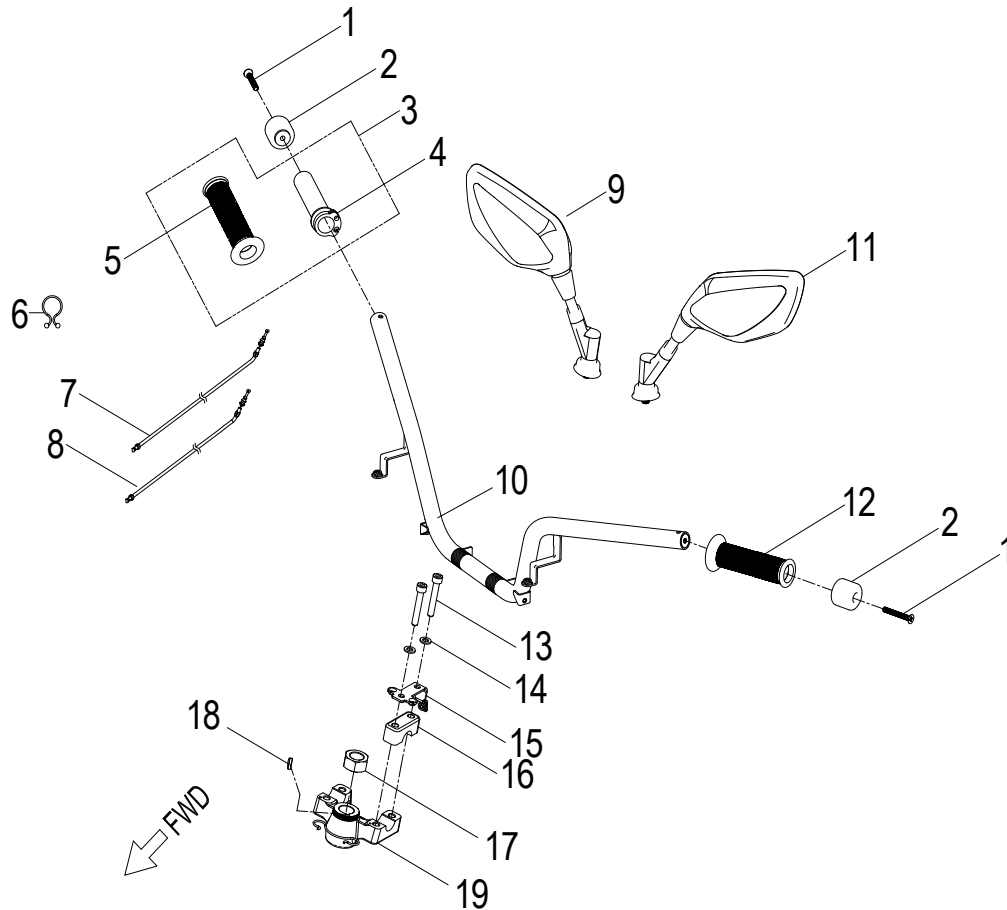

D-26: HANDLEBAR

ITEM	PART NUMBER	DESCRIPTION	Q.TY
1	91000-060458-00B	Bolt	2
2	5311651T-112	Grip End	2
3	5316050T-000	Asm., Grip, RH	1
4	5318750T-000	Sleeve, Grip, Throttle	1
5	5316562U-000	Grip, Hand, RH	1
6	89755204-000	Cable	1
7	53926S34-000	Cable, Throttle	1
8	53925S34-000	Cable, Throttle	1
9	88110S51-000	Mirror, Rh	1
10	53100225-000	Handlebar	1
11	88120S51-000	Mirror, Lh	1
12	5316662U-000	Grip, Hand, LH	1
13	91000-080508-SUS	Bolt	4
14	94104-0815016-0UN	Gasket	4
15	6422350T-000	Bracket, Lower Pod	2
16	5321039A-000	Clamp, Upper	2
17	94001-20015-30B	Nut	1
18	90471-16004	Key, Woodruff	1
19	5320062U-000	Clamp, Lower	1