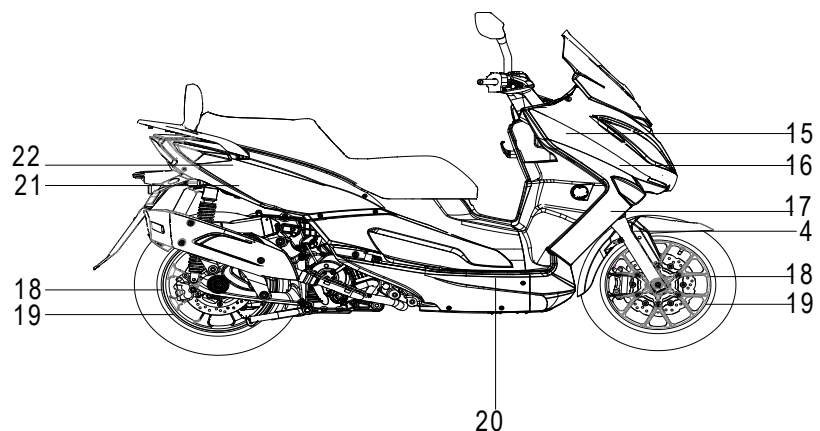

D-33A: DECALS (RED OPTION)

ITEM	PART NUMBER	DESCRIPTION	Q.TY
1	87707211-358	Decal, 400, Headlight,LH	1
2	87707212-358	Decal, Headlight,LH	1
3	87723257-358	Decal, AEON, LH	1
4	87727202-358	Decal, ABS	2
5	87766202-000	Decal, Rim, LH	2
6	87766202-00A	Decal, Rim, LH	2
7	87715256-000	Decal, Injection	2
8	87847208-358	Decal, 400, LH	1
9	87847207-358	Decal, Side, LH	1
10	87711286-000	Decal, Logo	1
11	87869202-001	Decal, Warning, Rack	1
12	87841201-000	Decal,Unleaded Fuel Only	1
13	87842202-000	Decal, Warning, Box	1
14	87864206-000	Decal, Tire Pressure	1
15	87706211-358	Decal, 400, Headlight,RH	1
16	87706212-358	Decal, Headlight,RH	1
17	87722257-358	Decal, AEON, RH	1
18	87766203-000	Decal, Rim, RH	2
19	87766203-00A	Decal, Rim, RH	2
20	87017201-000	Decal, Antirust, VIN	1
21	87846208-358	Decal, 400, RH	1
22	87846207-358	Decal, Side, RH	1